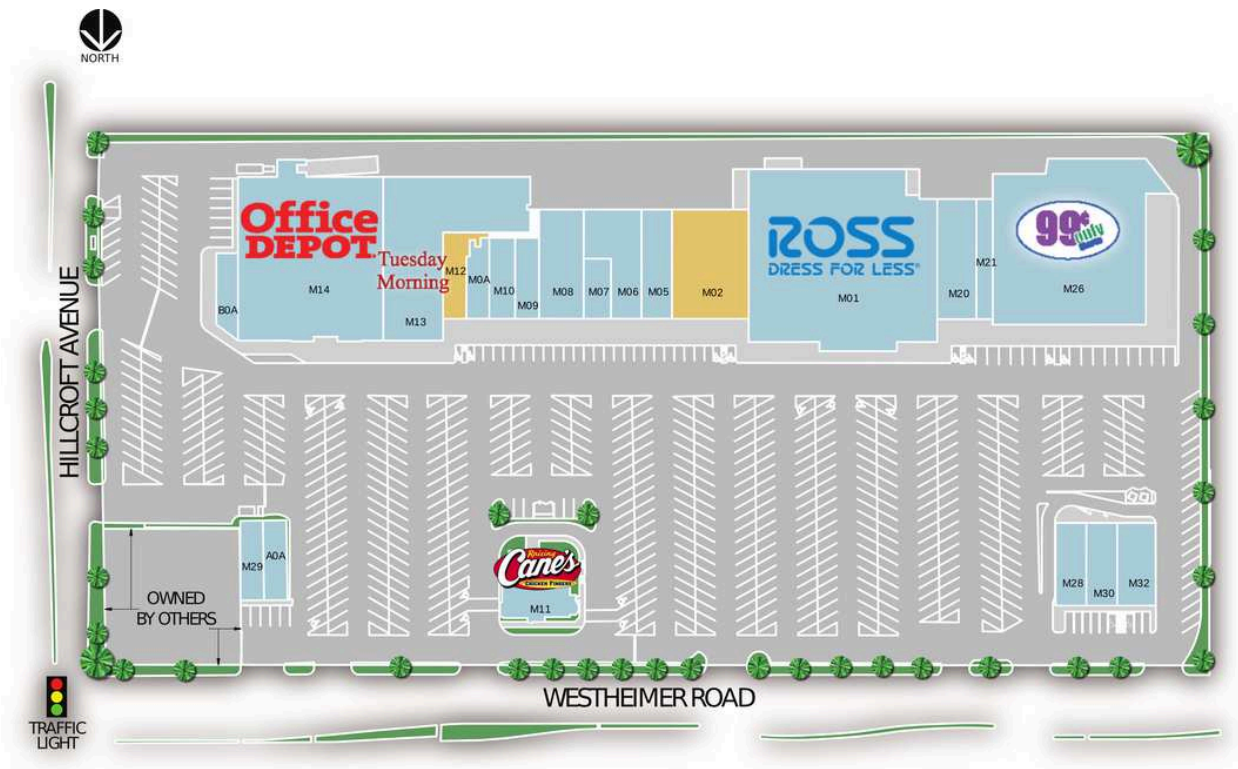

Westhill Village Shopping Center

A0A Subway	1,515 SF	M11 Raising Cane's	3,545 SF
B0A B10 Vietnamese Cafe	1,450 SF	M12 AVAILABLE	1,911 SF
M01 Ross Dress for Less	27,685 SF	M13 Tuesday Morning	12,310 SF
M02 AVAILABLE	7,165 SF	M14 Office Depot	20,340 SF
M05 Seville Cleaners	2,800 SF	M20 Sinbad Cafe & Grill	3,850 SF
M06 City Gear	3,975 SF	M21 Fashion Hair Salon	1,650 SF
M07 Phone Repair Ambulance	1,375 SF	M26 99 Cents Only Stores	24,061 SF
M08 Rainbow	4,100 SF	M28 Starbucks	2,100 SF
M09 Q Salon	1,650 SF	M29 5 Star Nutrition	1,512 SF
M0A Voss Nails	1,452 SF	M30 Luna Pizzeria	2,150 SF
M10 Sally Beauty	1,755 SF	M32 Uberrito Mexican Grill	2,500 SF