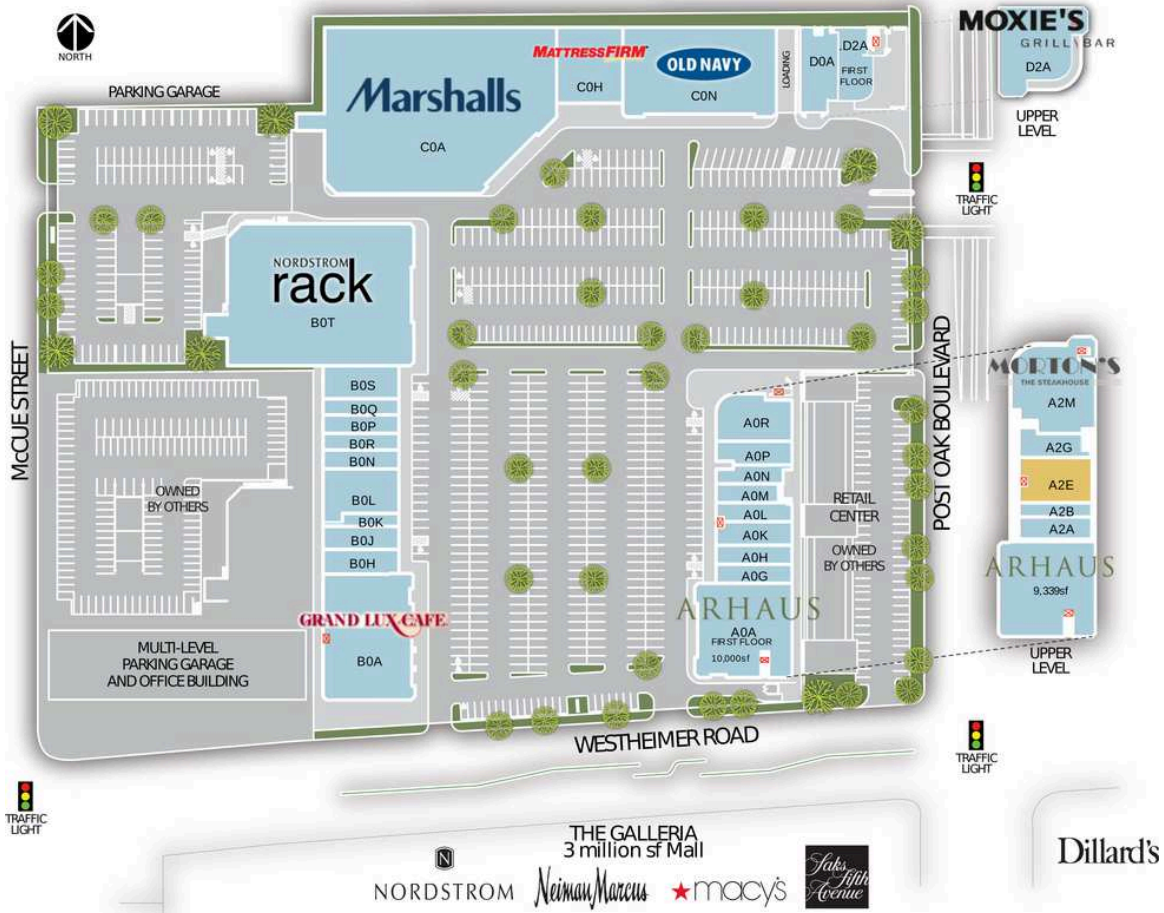

Centre at Post Oak

A0A Arhaus Furniture	19,339 SF	B0A Grand Lux Cafe	12,824 SF
A0G Sport Clips	1,600 SF	B0H Galleria Smile	2,100 SF
A0H C2 Education Center	1,600 SF	B0J Asian Restaurant	1,800 SF
A0K Nothing Bundt Cakes	1,971 SF	B0K Iloff Jewelers	1,000 SF
A0L Le Creuset	1,569 SF	B0L Carter's	4,000 SF
A0M Lerant	1,308 SF	B0N Creamistry	1,600 SF
A0N European Wax Center	1,333 SF	B0P Harvest Express	1,565 SF
A0P VIO Med Spa	1,924 SF	B0Q Good Feet	1,360 SF
A0R Snooze, an AM Eatery	3,734 SF	B0R Cacao & Cardamom	1,400 SF
A2A GolfTec	1,676 SF	B0S Relax The Back	2,800 SF
A2B Lashes by Ann	1,118 SF	B0T Nordstrom Rack	30,000 SF
A2E AVAILABLE	3,504 SF	C0A Marshalls	40,000 SF
A2G Weight Watchers	1,673 SF	C0H Mattress Firm	5,543 SF
A2M Morton's Steakhouse	7,000 SF	C0N Old Navy	15,000 SF

Centre at Post Oak

D0A James Avery Jewelry

3,445 SF

D2A Moxie's Grill and Bar

10,137 SF