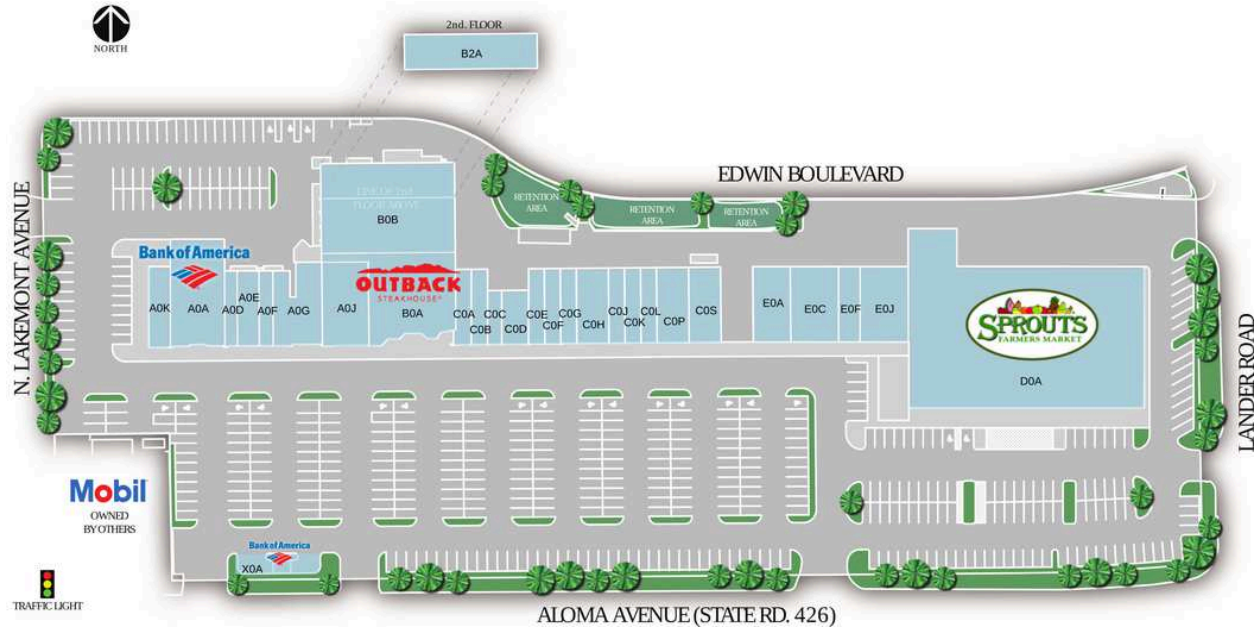

Winter Park Corners

A0A Bank of America	5,000 SF	C0E Toasted	1,050 SF
A0D Oxxo Care Cleaners	750 SF	C0F Smallcakes Cupcakery	1,050 SF
A0E Worldwide Corals	1,425 SF	C0G Jersey Mike's Subs	1,050 SF
A0F T-Mobile	1,016 SF	C0H Tijuana Flats	2,100 SF
A0G SimonMed Imaging	3,225 SF	C0J Allerleirauh Bridal	1,050 SF
A0J Massage Envy	3,400 SF	C0K Hair Cuttery	1,050 SF
A0K Perspire Sauna Studio	1,900 SF	C0L European Wax Center	1,050 SF
B0A Outback Steakhouse	6,809 SF	C0P Rice and Beans Cocina Latina	2,100 SF
B0B Orange County Courthouse	10,500 SF	C0S Row House	2,100 SF
B2A School of Massage Therapy	4,093 SF	D0A Sprouts Farmers Market	30,348 SF
C0A Christine's Nails	1,050 SF	E0A Bolay	2,450 SF
C0B Winter Park Eyewear	1,050 SF	E0C Pacific Dental	2,800 SF
C0C Bellame Salon	650 SF	E0F Little Greek Fresh Grill	1,400 SF
C0D Menchie's Frozen Yogurt	1,245 SF	E0J Spectrum	3,500 SF

Winter Park Corners

X0A Bank of America ATM