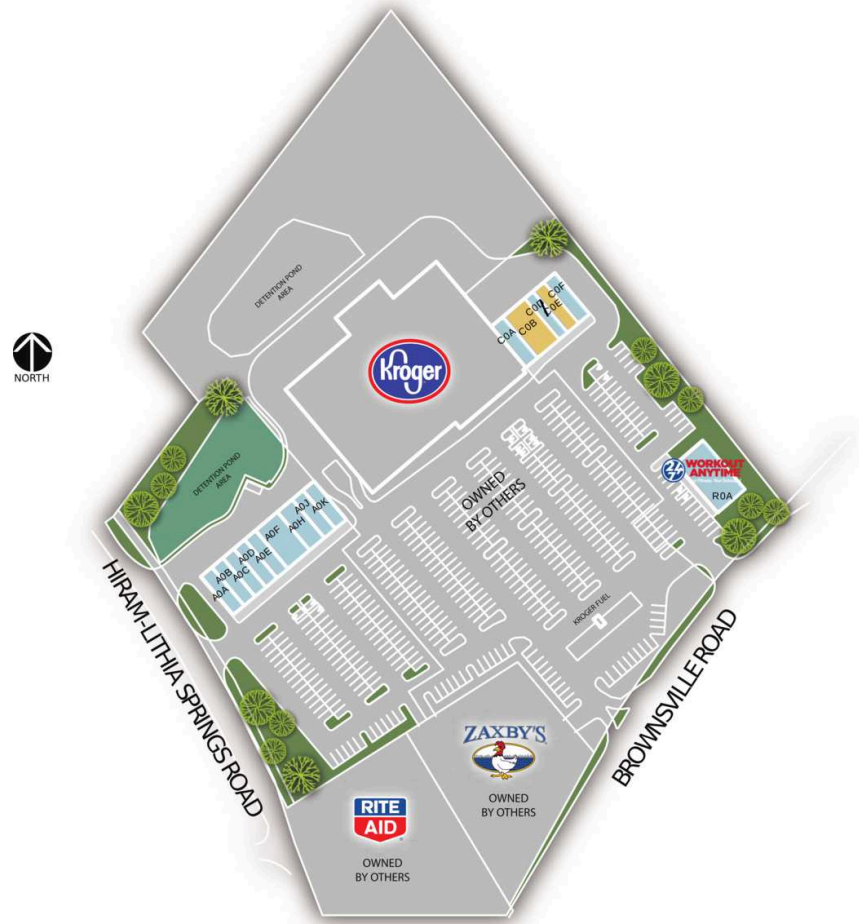

# Brownsville Commons

A0A Kay Cleaners	1,400 SF	A0K Papa John	1,400 SF
A0B Subway	1,400 SF	C0A Panda Gardens	1,538 SF
A0C Diamond Nails	1,400 SF	<b>C0B AVAILABLE</b>	3,000 SF
A0D SpecialTea Smoothies & Juices	1,400 SF	C0D Goodwill	1,125 SF
A0E Metro PCS	1,400 SF	<b>C0E AVAILABLE</b>	1,500 SF
A0F Brownsville Package	2,800 SF	C0F Boss Baby Salons	1,500 SF
A0H B & B Fish and Wings	1,890 SF	R0A Workout Anytime	4,594 SF
A0J Headpoets Barbershop	1,400 SF	1 Kroger Grocer	