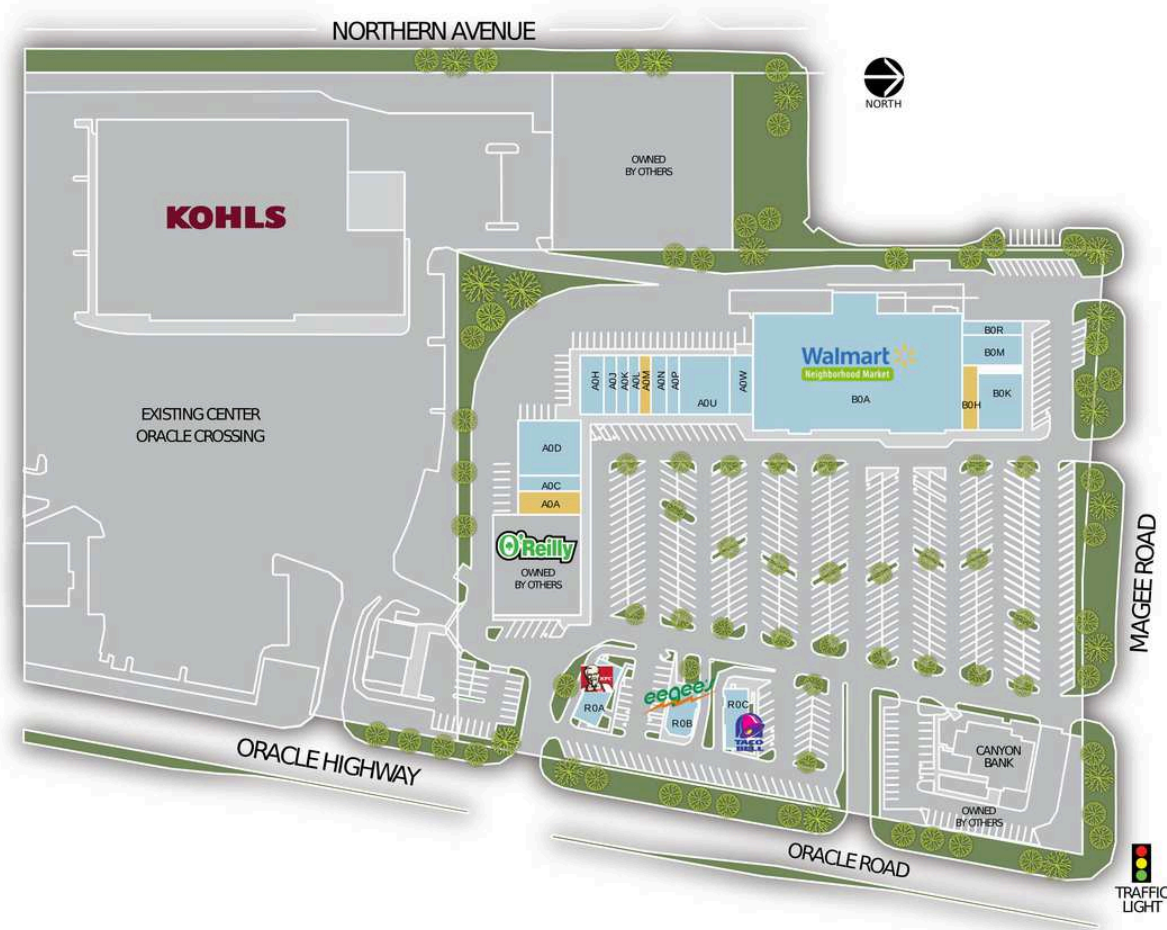

Entrada de Oro

A0A AVAILABLE	2,400 SF	A0W Jerry Bob's Restaurant	2,250 SF
A0C Budget Blinds	1,600 SF	B0A Walmart Neighborhood Market	45,163 SF
A0D Oro Valley Hospital	5,600 SF	B0H AVAILABLE	2,000 SF
A0H Cactus Quilt Shop	2,250 SF	B0K Play it again Sports	4,000 SF
A0J Gloss Salon	1,220 SF	B0M Mama's Pizza	2,980 SF
A0K Games Workshop	1,125 SF	B0R Allstate	1,360 SF
A0L Zounds Hearing	1,050 SF	R0A Kentucky Fried Chicken	2,676 SF
A0M AVAILABLE	1,130 SF	R0B Eegee's	2,031 SF
A0N Supercuts	1,500 SF	R0C Taco Bell	2,320 SF
A0P Milano Nails Salon	1,220 SF	1 Kohl's	
A0U Anytime Fitness	4,790 SF		