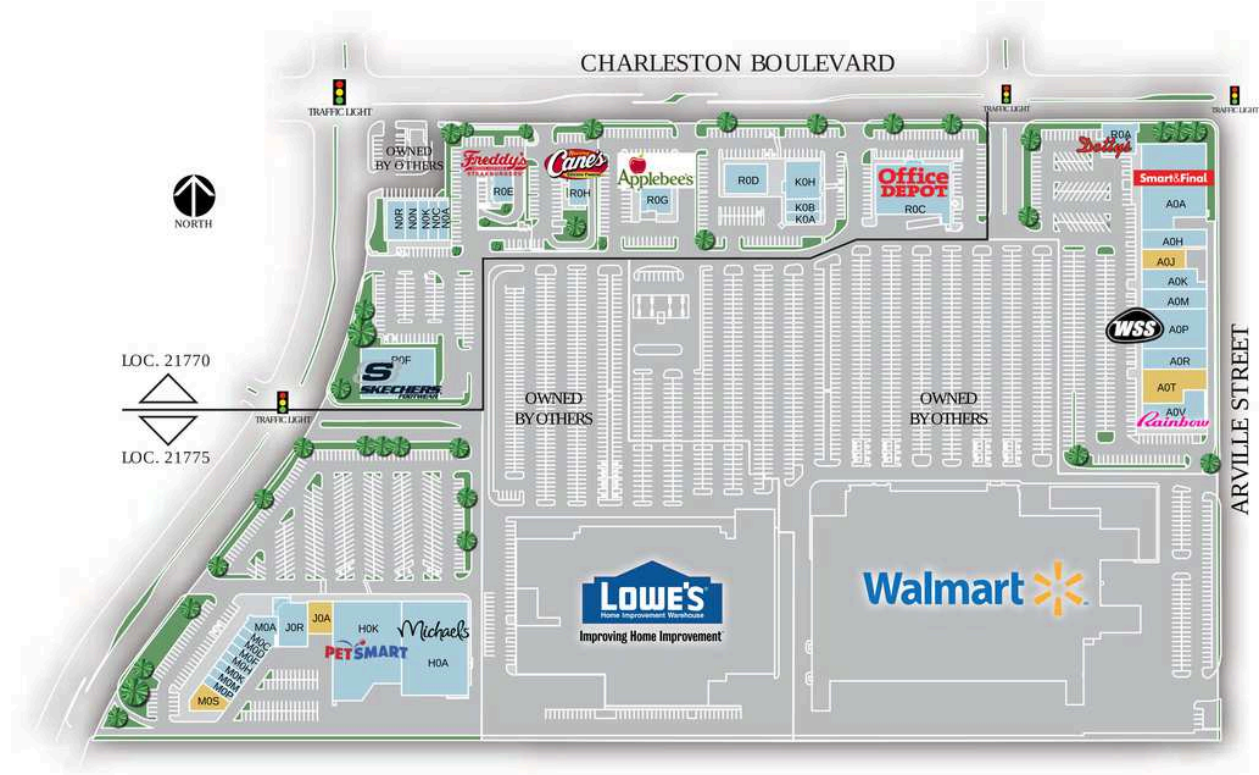

Westland Fair

A0A Smart & Final Grocer	21,000 SF	K0B Nex Level Barber Shop	1,800 SF
A0H Herbally Grounded	4,975 SF	K0H Urgent Care Extra	5,200 SF
A0J AVAILABLE	3,736 SF	M0A T-Mobile	2,861 SF
A0K Cici's Pizza	4,428 SF	M0C Sally Beauty	1,400 SF
A0M Half Price Furniture Store	5,200 SF	M0D GameStop	1,400 SF
A0P WSS	10,400 SF	M0F Edible Arrangements	1,400 SF
A0R EasyHome	5,400 SF	M0H Arianna Eyebrow Threading	1,400 SF
A0T AVAILABLE	8,166 SF	M0K Supercuts	1,400 SF
A0V Rainbow	7,100 SF	M0M U.S. Nails & Spa	1,400 SF
H0A Michaels	24,975 SF	M0P SK Smoke Shop	1,400 SF
H0K PetSmart	24,880 SF	M0S AVAILABLE	2,934 SF
J0A AVAILABLE	2,910 SF	N0A Firehouse Subs	1,550 SF
J0R PT's Pub	4,990 SF	N0C Cricket Wireless	1,625 SF
K0A Little Caesar's	1,400 SF	N0K Cold Stone Creamery	1,700 SF

Westland Fair

N0N Jamba Juice	2,000 SF	R0F Skechers	15,000 SF
N0R Panda Express	3,000 SF	R0G Applebee's	5,000 SF
R0A Dotty's	4,026 SF	R0H Raising Cane's	3,200 SF
R0C Office Depot	14,990 SF	1 Walmart	
R0D Lucky Buffet	5,200 SF	2 Lowe's Home Improvement	
R0E Freddy's Frozen Custard & Steakburgers	2,741 SF		