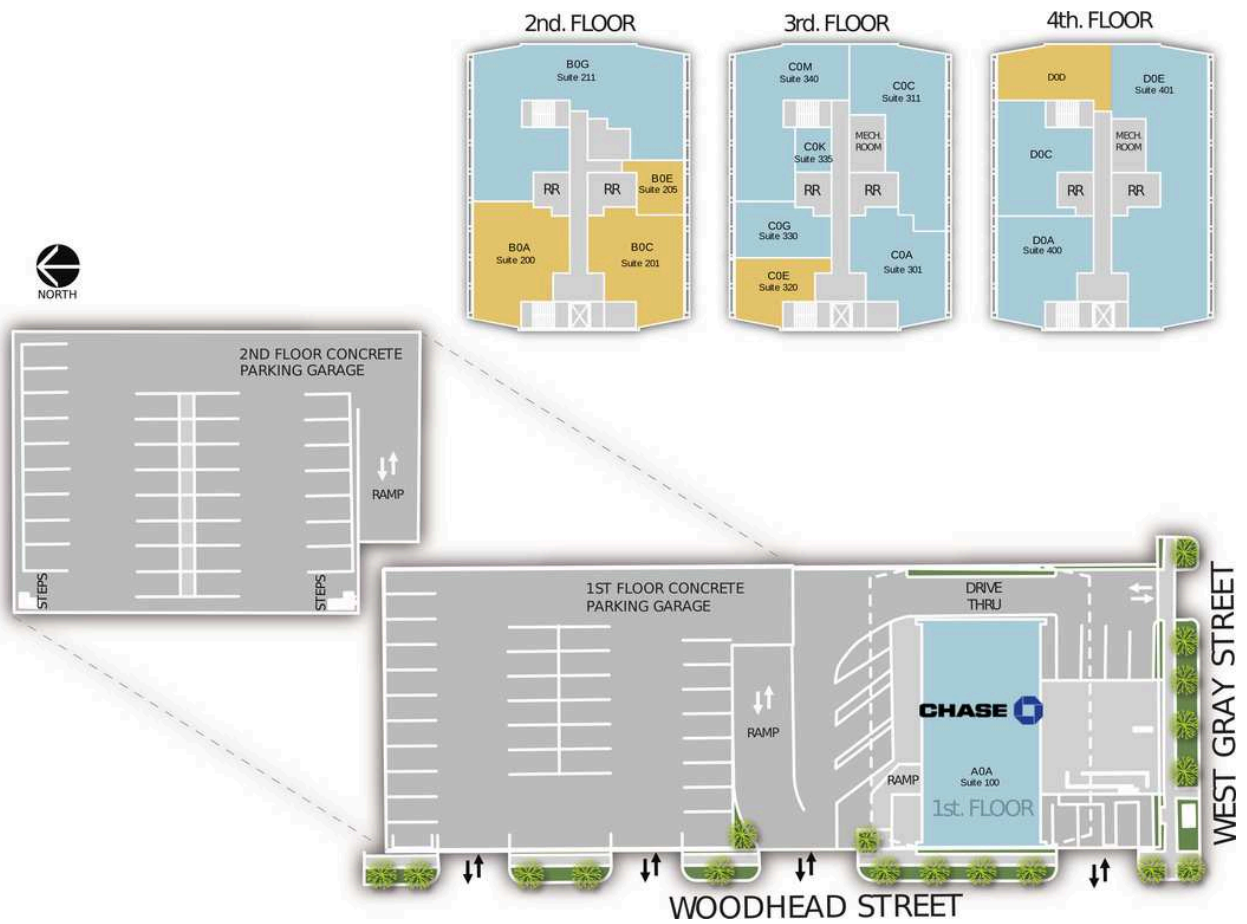

# Chase Bank Office Building at 1934 W Gray St

A0A Chase Bank	2,471 SF	C0G Earl Bush	656 SF
<b>B0A AVAILABLE</b>	1,520 SF	C0K Talking Drum Productions	250 SF
<b>B0C AVAILABLE</b>	1,405 SF	C0M Voicelink Communications	2,025 SF
<b>B0E AVAILABLE</b>	385 SF	D0A State Farm Insurance	1,310 SF
B0G Pilates South Texas	3,592 SF	D0C Grocery Delivery E-Services	1,185 SF
C0A PR Boutique	1,270 SF	<b>D0D AVAILABLE</b>	1,442 SF
C0C River Oaks Chamber Orchestra	1,880 SF	D0E Metcalf Fine Art Portraits	2,654 SF
<b>C0E AVAILABLE</b>	827 SF		