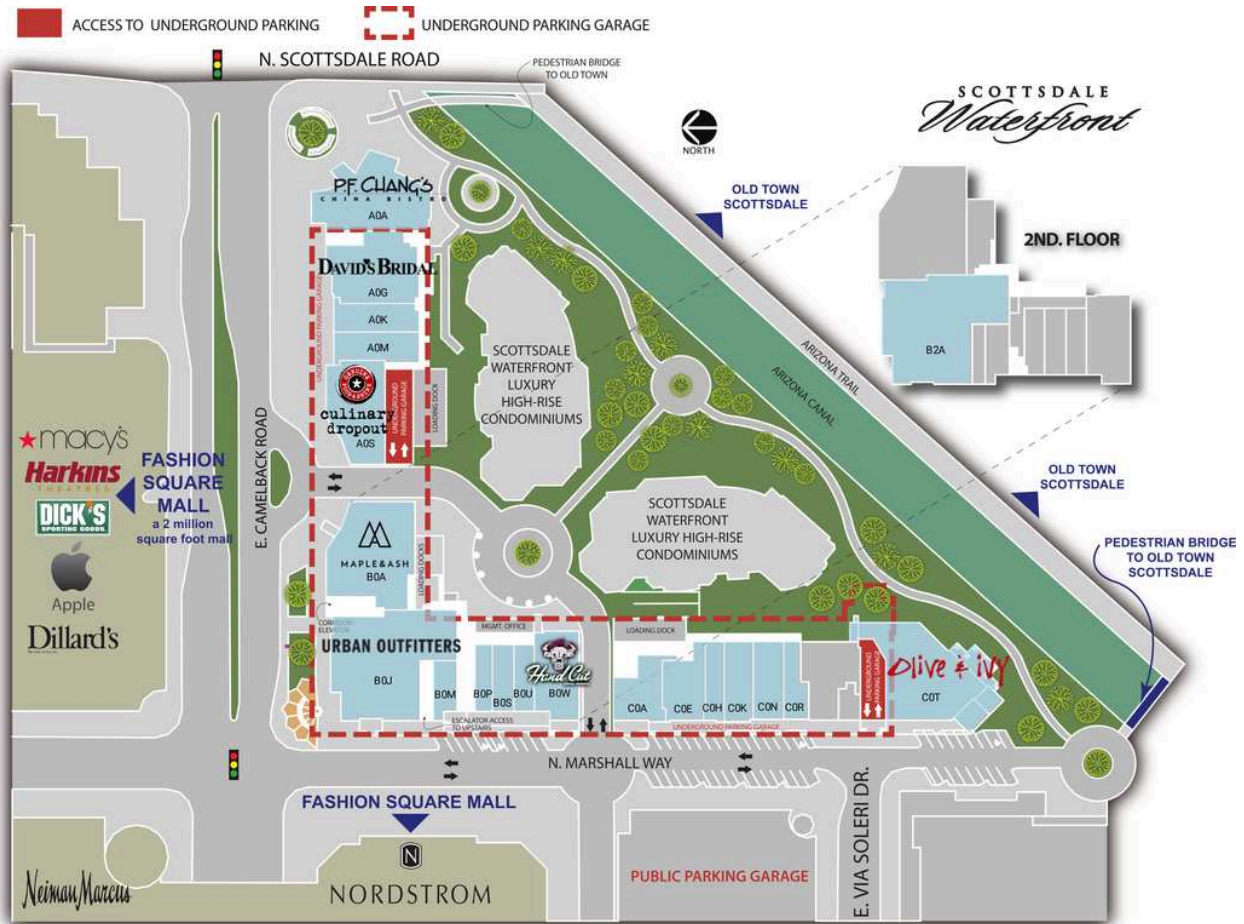

Scottsdale Waterfront

A0A P. F. Chang's	7,227 SF	B0U Ego Medical Aesthetics	1,482 SF
A0G David's Bridal	6,062 SF	B0W Hand Cut Chophouse	4,220 SF
A0K Aria Nail Bar	2,700 SF	B2A Mountainside Fitness Executive Club	15,238 SF
A0M Tempur-Pedic	2,800 SF	C0A Sauce	2,985 SF
A0S Culinary Dropout	5,426 SF	C0E Primero Cuervo	2,997 SF
B0A Maple & Ash	8,875 SF	C0H Refine Men's Salon	1,651 SF
B0J Urban Outfitters	11,144 SF	C0K Koibito Poke	2,482 SF
B0M Press Coffee	1,518 SF	C0N Desert Platinum Properties	2,565 SF
B0P Buzzed Bull Creamery	1,668 SF	C0R Primp & Blow	1,900 SF
B0S Paris Optique	1,488 SF	C0T Olive & Ivy	8,906 SF