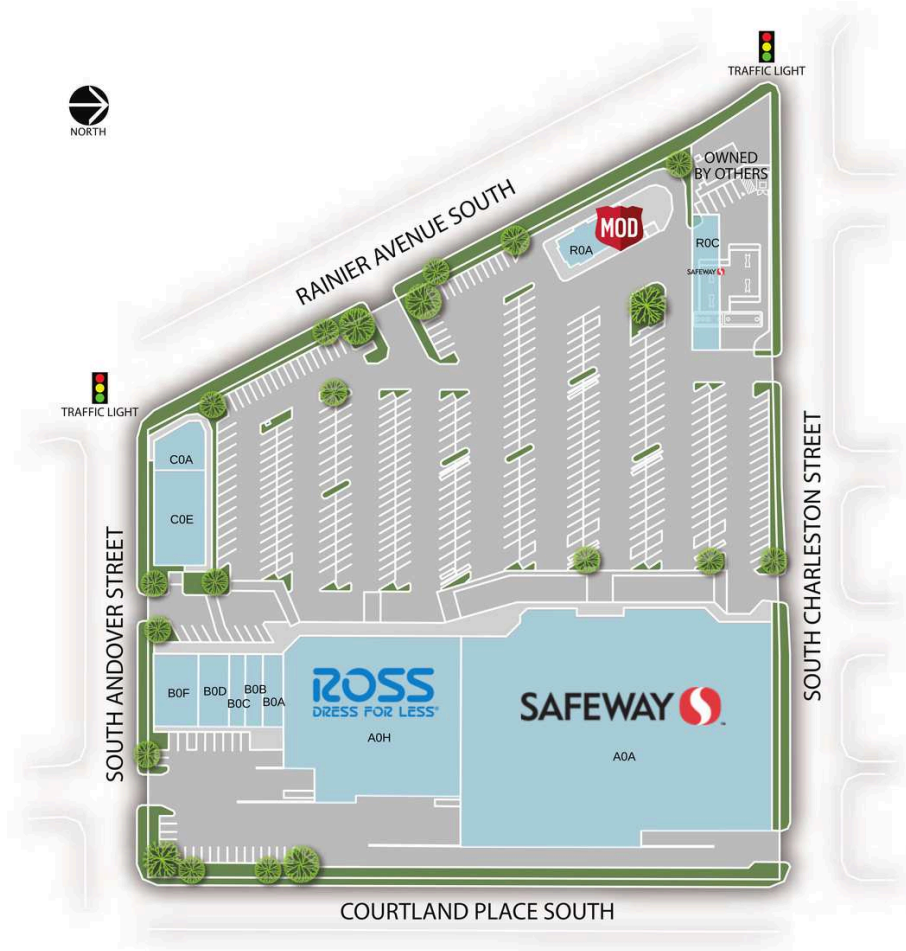

Rainier Square Plaza

A0A Safeway Supermarket	64,186 SF	B0F Polar Cleaners	2,996 SF
A0H Ross Dress for Less	25,692 SF	C0A T-Mobile	2,056 SF
B0A Puget Sound License Services	1,405 SF	C0E Indigo Urgent MultiCare Health System	4,576 SF
B0B Clip, Cut & Spa Salon	1,198 SF	R0A MOD Pizza	2,125 SF
B0C Magic Dragon	1,098 SF	R0C Safeway Fuel Station	
B0D Sprint	2,091 SF		