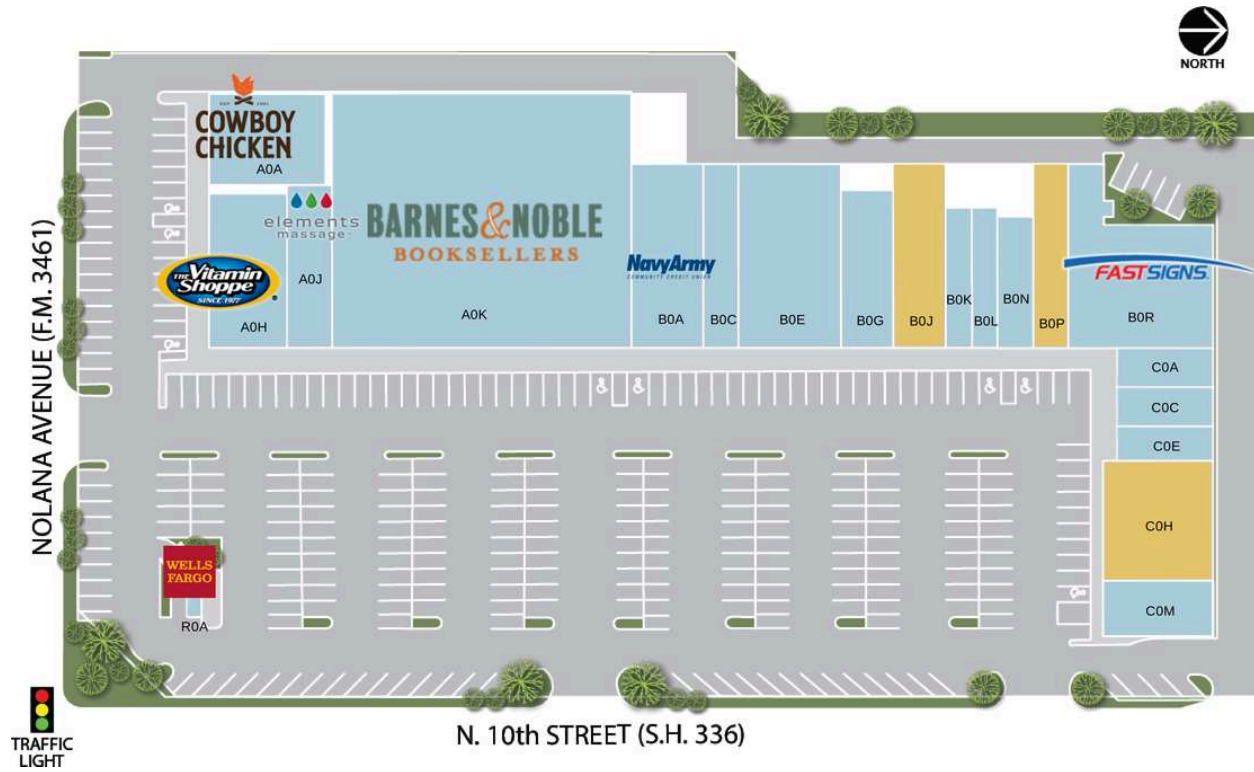

Northcross Shopping Center

A0A Cowboy Chicken	3,250 SF	B0L Solo Empanadas	1,200 SF
A0H The Vitamin Shoppe	4,000 SF	B0N Fajas Colombianas Kate B.	1,500 SF
A0J Elements Massage	2,427 SF	B0P AVAILABLE	2,100 SF
A0K Barnes & Noble	24,864 SF	B0R Fast Signs	6,250 SF
B0A Navy Army Community Credit Union	4,000 SF	C0A B's in a Pod	1,238 SF
B0C Amazing Lash Studio	2,000 SF	C0C Mail Boxes Etc	1,238 SF
B0E Corner Bakery Cafe	6,248 SF	C0E Glamour	1,100 SF
B0G Breadsmith	2,730 SF	C0H AVAILABLE	4,300 SF
B0J AVAILABLE	3,120 SF	C0M Earth Born Market	2,000 SF
B0K Cold Fit Cryo Spa	1,200 SF	R0A Wells Fargo ATM	300 SF