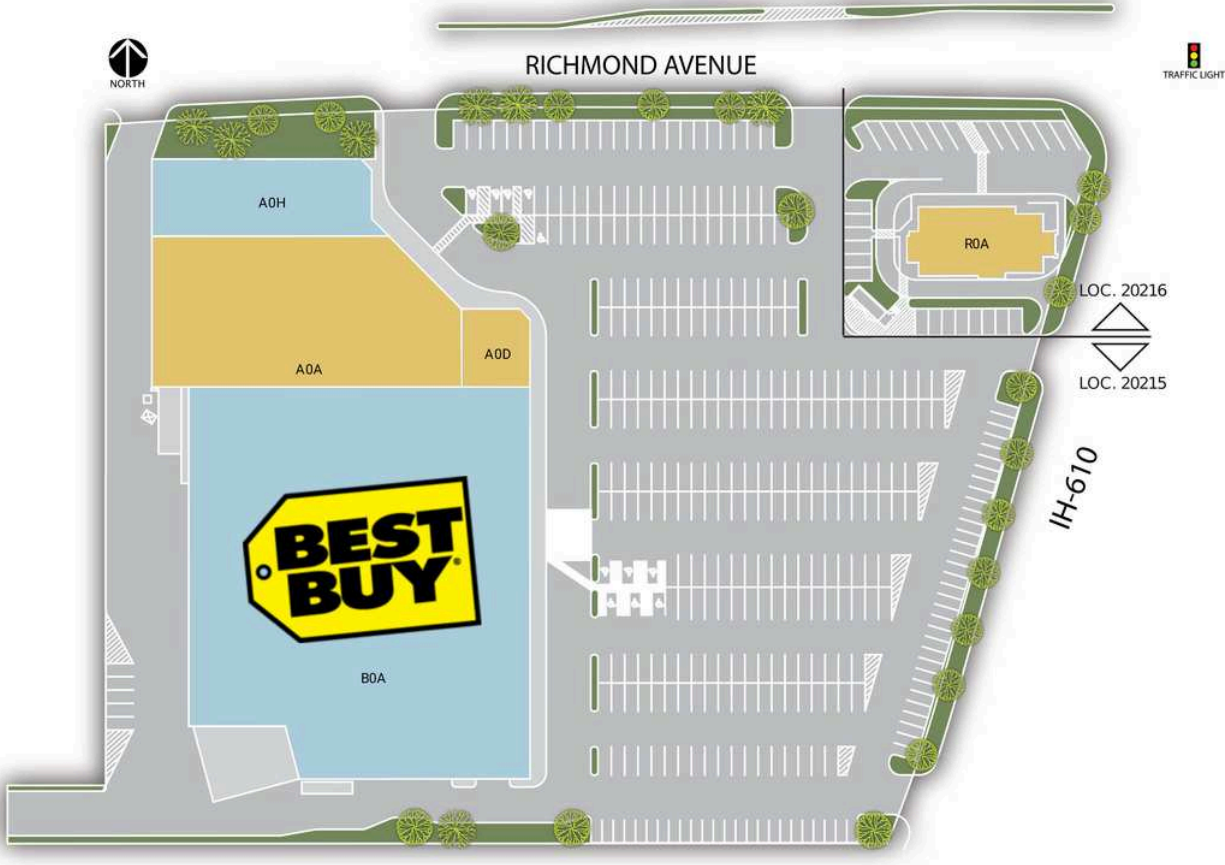

Richmond Square

| | | | |
|-----------------------|-----------|----------------------|-----------|
| A0A AVAILABLE | 19,987 SF | B0A Best Buy | 58,321 SF |
| A0D AVAILABLE | 2,400 SF | R0A AVAILABLE | 3,910 SF |
| A0H Luggage & Leather | 7,738 SF | | |