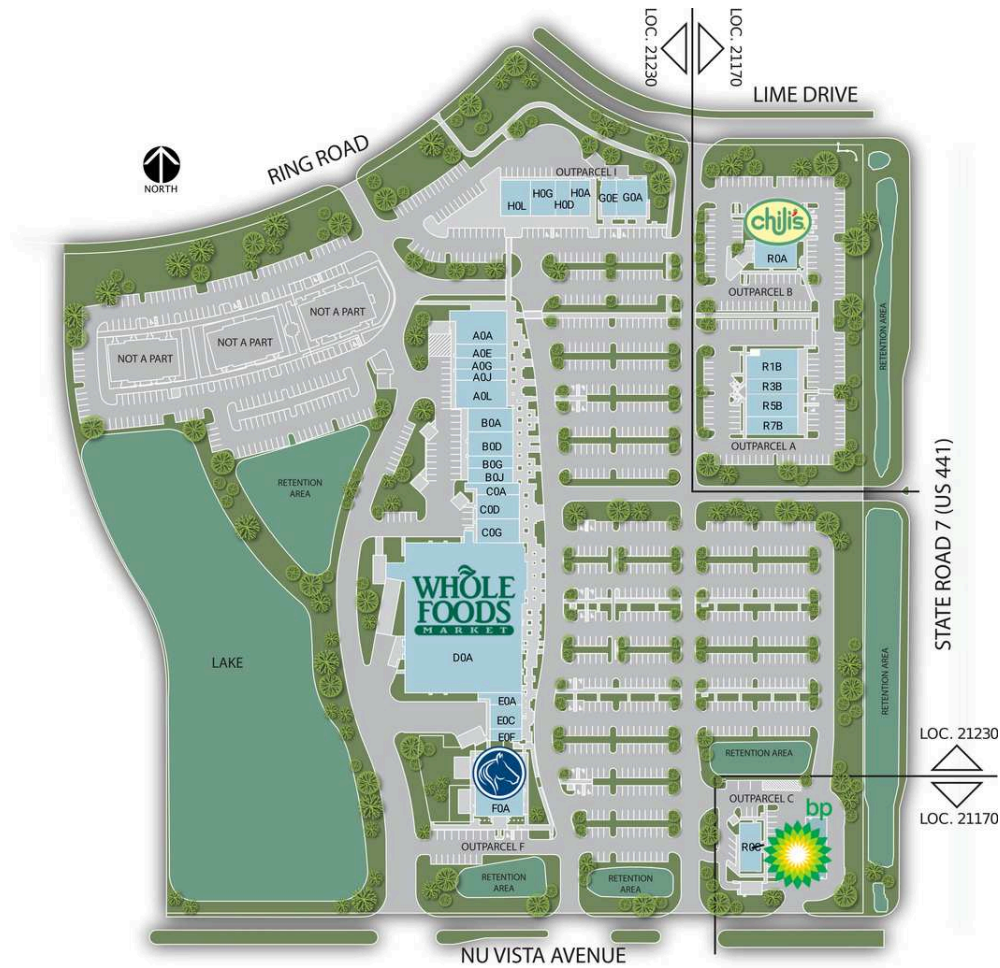

Wellington Green Commons

A0A TooJay's Original Gourmet Deli	4,675 SF	E0C Farmers Insurance	2,100 SF
A0E Moe's Southwest Grill	2,040 SF	E0F New Radiance	1,050 SF
A0G Revive IV Lounge	1,530 SF	F0A The Goddard School	8,000 SF
A0J Pilates/ Physical Therapy	1,530 SF	G0A AT&T Wireless	3,000 SF
A0L Anthony Vince Nails Spa	3,995 SF	G0E Sea-View Eye Care	1,500 SF
B0A Massage Envy	2,984 SF	H0A Amazing Lash Studio	2,000 SF
B0D My Community Pharmacy	2,984 SF	H0D European Wax Center	1,500 SF
B0G The Joint Chiropractic	1,492 SF	H0G Jamaica House Grill	2,200 SF
B0J Care Dental	1,865 SF	H0L Mole Mexican Restaurant	3,000 SF
C0A Latch Life Barber	1,400 SF	R0A Chili's Bar & Grill	5,682 SF
C0D Orange Theory Fitness	2,800 SF	R0C BP Amoco	2,900 SF
C0G AmTrust Bank	2,800 SF	R1B Paradise Grills	4,000 SF
D0A Whole Foods Market	49,979 SF	R3B Olive U Mediterranean Grill	2,268 SF
E0A Union Salon	1,050 SF	R5B Sleep Number	3,023 SF

Wellington Green Commons

R7B BurgerFI

2,500 SF