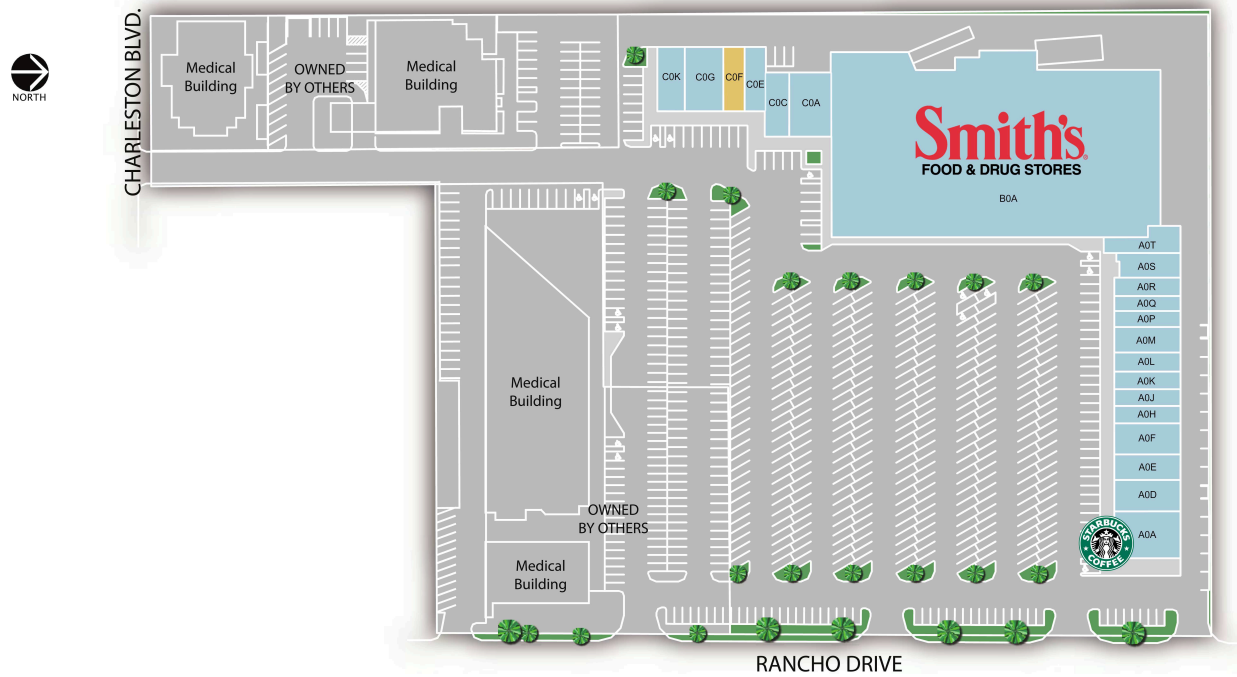

Rancho Towne & Country

A0A Starbucks	3,000 SF	A0R The UPS Store	1,300 SF
A0D New York Bagel Bakery	2,000 SF	A0S Magic Shoe and Luggage Repair	1,428 SF
A0E Broadway Pizza	1,640 SF	A0T NV Optical and Eyewear Dispensary	1,500 SF
A0F Stay Healthy!	1,990 SF	B0A Smith's Food & Drug	55,096 SF
A0H Port of Subs	1,110 SF	C0A Weingarten Realty	2,624 SF
A0J H&R Block	1,074 SF	C0C Glossy Nails	1,665 SF
A0K Cigarettes Plus	1,118 SF	C0E A Hair Studio	1,324 SF
A0L Roberto's Taco Shop	1,232 SF	C0F AVAILABLE	1,324 SF
A0M Just Play	1,625 SF	C0G Absolute Dental	2,624 SF
A0P Greens & Grill	1,000 SF	C0K Pad Thai Restaurant	1,701 SF
A0Q Rich Custom Jewelry	960 SF		