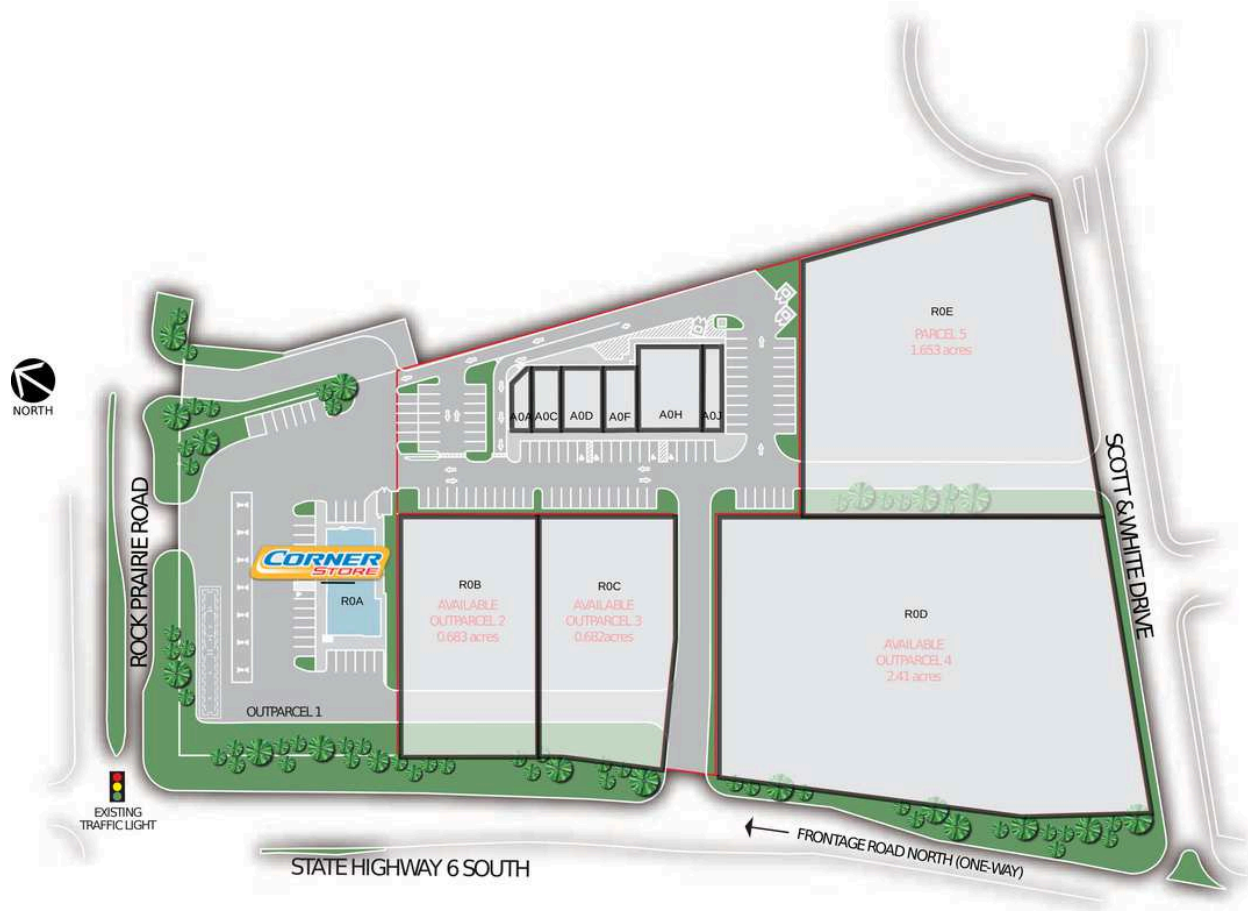

Rock Prairie Marketplace

A0A Smoothie King	1,050 SF	R0A Corner Store	4,683 SF
A0C AVAILABLE	1,630 SF	R0B AVAILABLE	
A0D School of Rock	2,400 SF	R0C AVAILABLE	
A0F Row House	2,000 SF	R0D AVAILABLE	
A0H Coterie Boutique	4,900 SF	R0E AVAILABLE	
A0J Jersey Mike	1,500 SF		