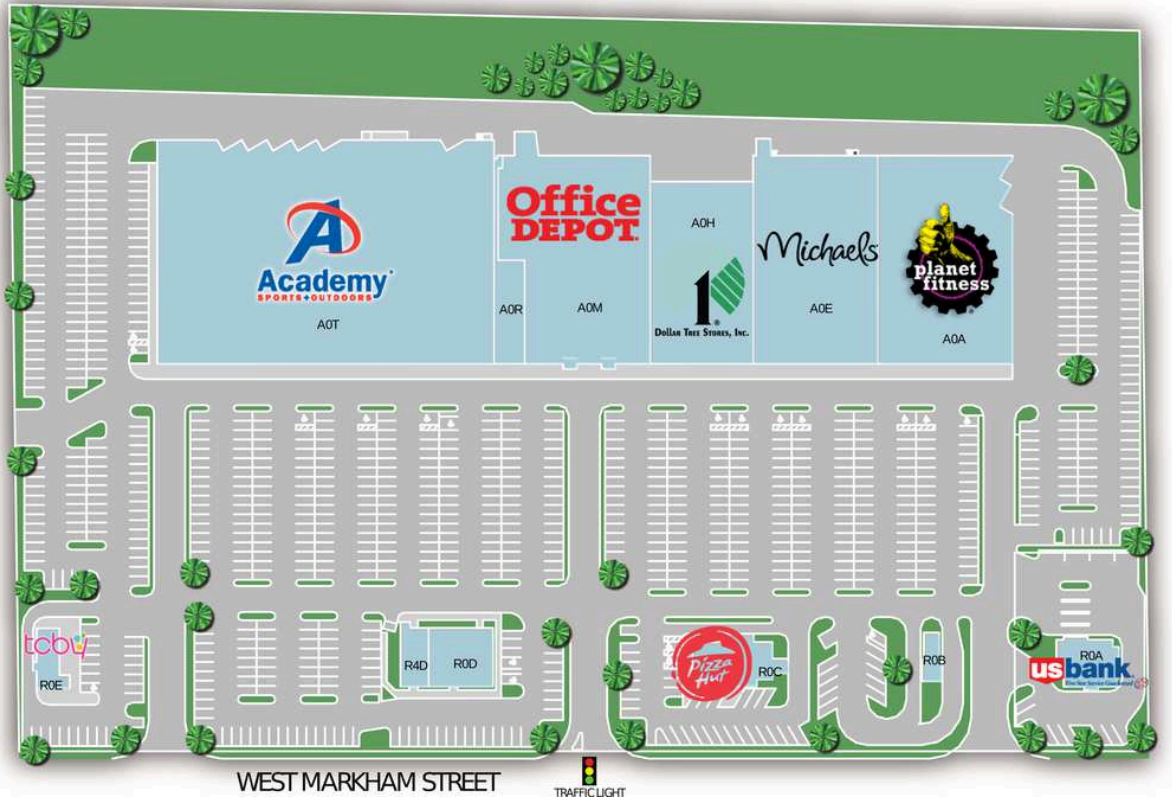

Markham West

A0A Planet Fitness	26,000 SF	R0A U.S. Bank	2,390 SF
A0E Michaels	24,000 SF	R0B Mex-to-Go	960 SF
A0H Dollar Tree	17,500 SF	R0C Pizza Hut	3,300 SF
A0M Office Depot	26,600 SF	R0D Aspen Dental	3,500 SF
A0R Studio 7 Salons	3,000 SF	R0E TCBY Yogurt	1,450 SF
A0T Academy Sports & Outdoors	70,000 SF	R4D Cornerstone Pharmacy	1,500 SF