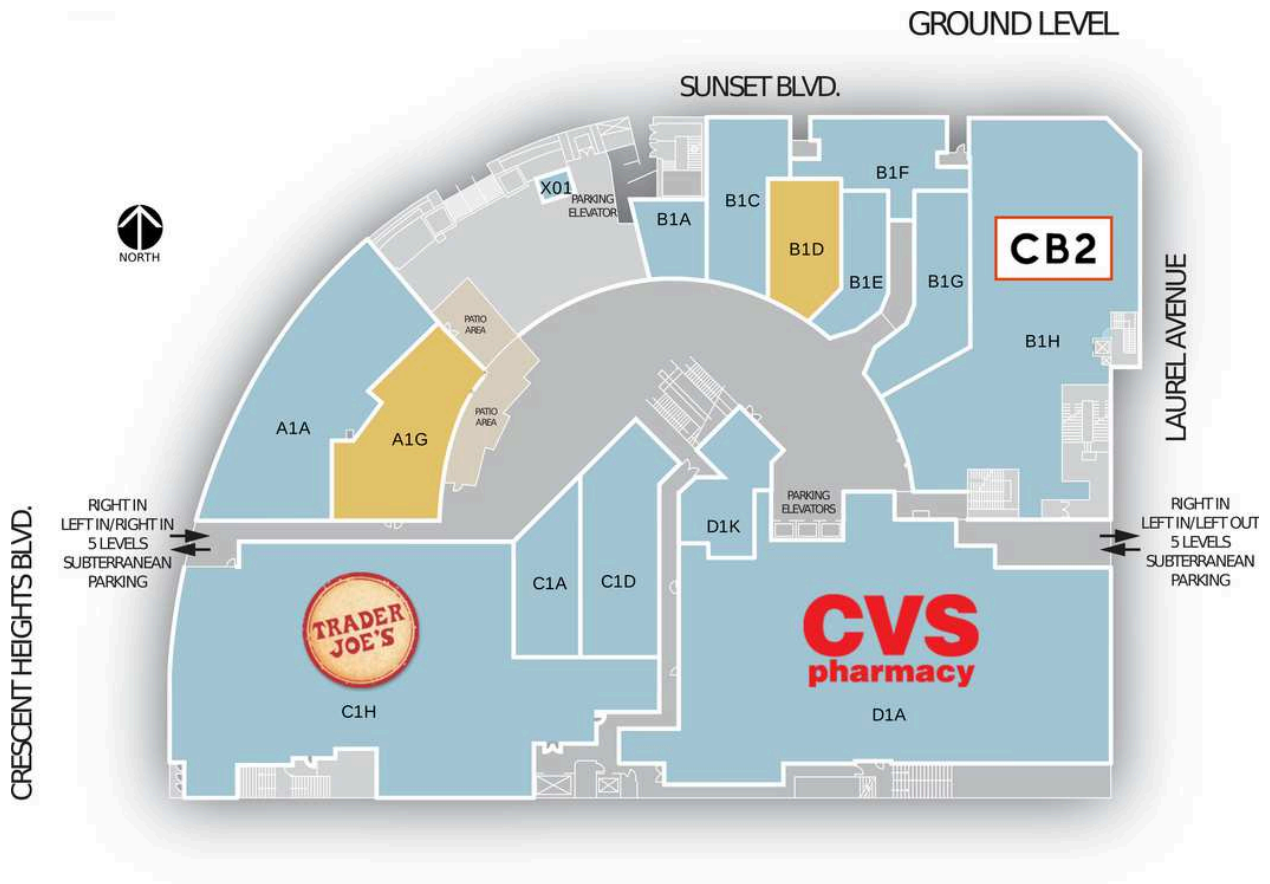

8000 Sunset Strip Shopping Center

A1A Wockano	3,595 SF	B1H CB2	15,096 SF
A1G AVAILABLE	2,571 SF	C1A NextHealth Wellness Center	1,580 SF
B1A Starbucks	944 SF	C1D The Veggie Grill	2,777 SF
B1C BodyFactory	1,923 SF	C1H Trader Joe's Grocer	13,860 SF
B1D AVAILABLE	1,300 SF	D1A CVS Pharmacy	15,451 SF
B1E Universal Body	1,042 SF	D1K European Wax Center	1,278 SF
B1F AT&T Authorized Retailer	1,665 SF	X01 Wells Fargo ATM	240 SF
B1G Stretch Pro	1,520 SF		