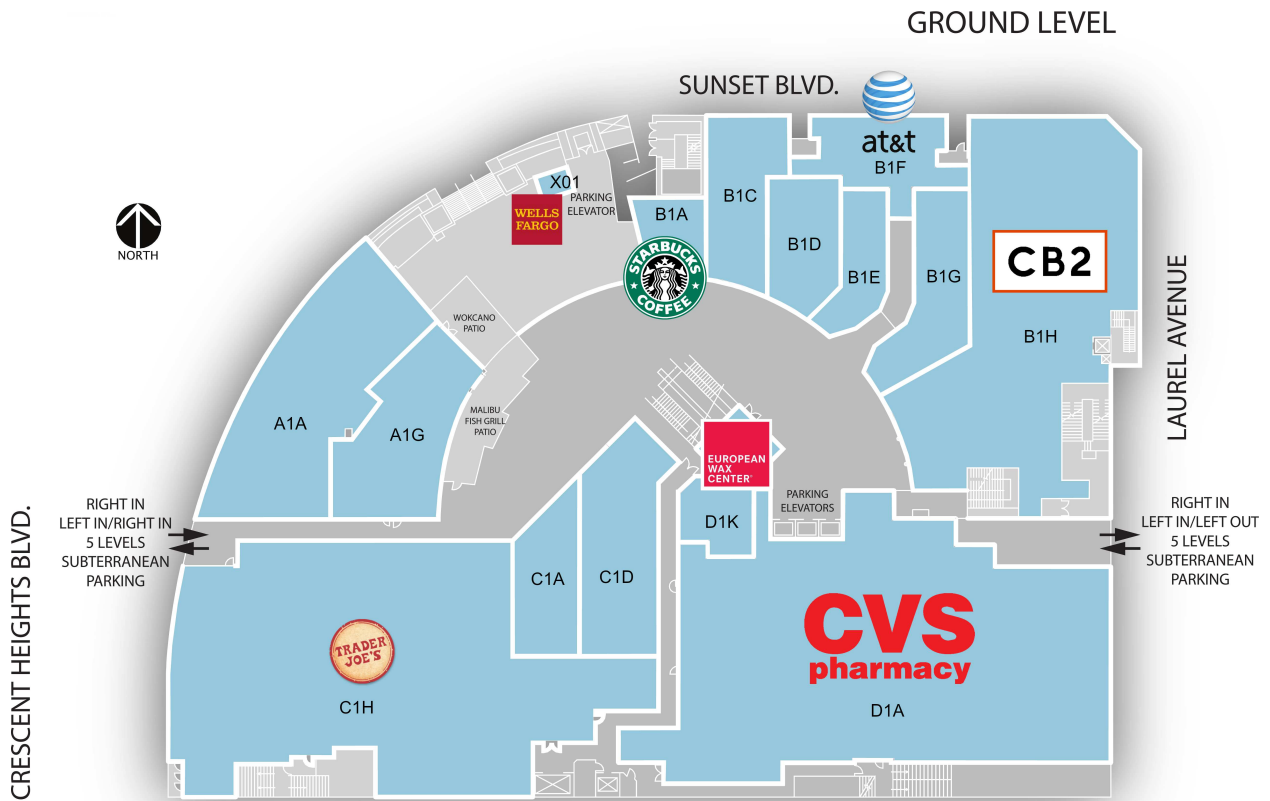

8000 Sunset Strip Shopping Center

A1A Wockano	3,595 SF	B1H CB2	15,096 SF
A1G Malibu Fish & Grill	2,571 SF	C1A NextHealth Wellness Center	1,580 SF
B1A Starbucks	944 SF	C1D The Veggie Grill	2,777 SF
B1C BodyFactory	1,923 SF	C1H Trader Joe's	13,860 SF
B1D Muscle Maker Grill	1,300 SF	D1A CVS Pharmacy	15,451 SF
B1E Universal Body	1,042 SF	D1K European Wax Center	1,278 SF
B1F AT&T Authorized Retailer	1,665 SF	X01 Wells Fargo ATM	240 SF
B1G Stretch Pro	1,520 SF		