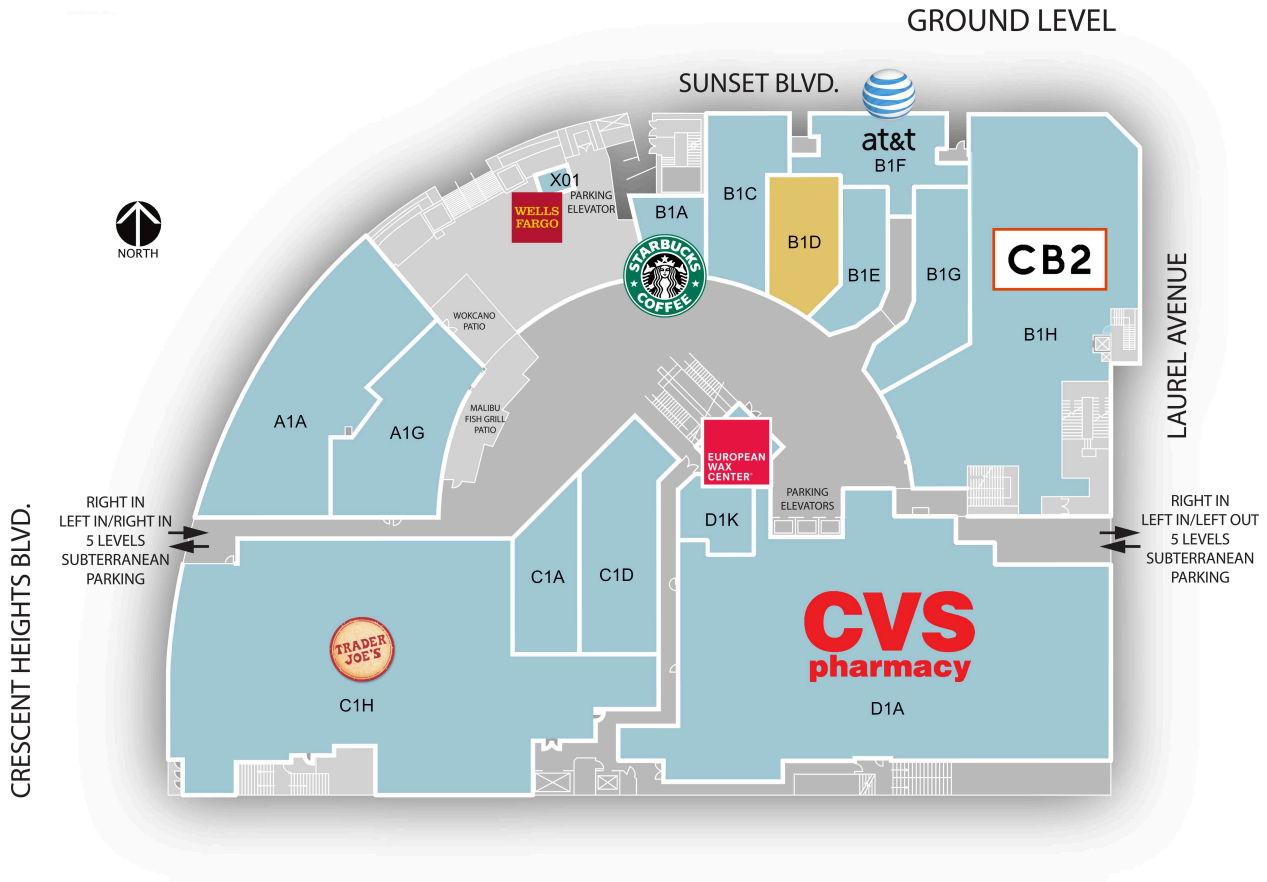

8000 Sunset Strip Shopping Center

A1A Wockano	3,595 SF	B1H CB2	15,096 SF
A1G Malibu Fish & Grill	2,571 SF	C1A NextHealth Wellness Center	1,580 SF
B1A Starbucks	944 SF	C1D The Veggie Grill	2,777 SF
B1C BodyFactory	1,923 SF	C1H Trader Joe's Grocer	13,860 SF
B1D AVAILABLE	1,300 SF	D1A CVS Pharmacy	15,451 SF
B1E Universal Body	1,042 SF	D1K European Wax Center	1,278 SF
B1F AT&T Authorized Retailer	1,665 SF	X01 Wells Fargo ATM	240 SF
B1G Stretch Pro	1,520 SF		