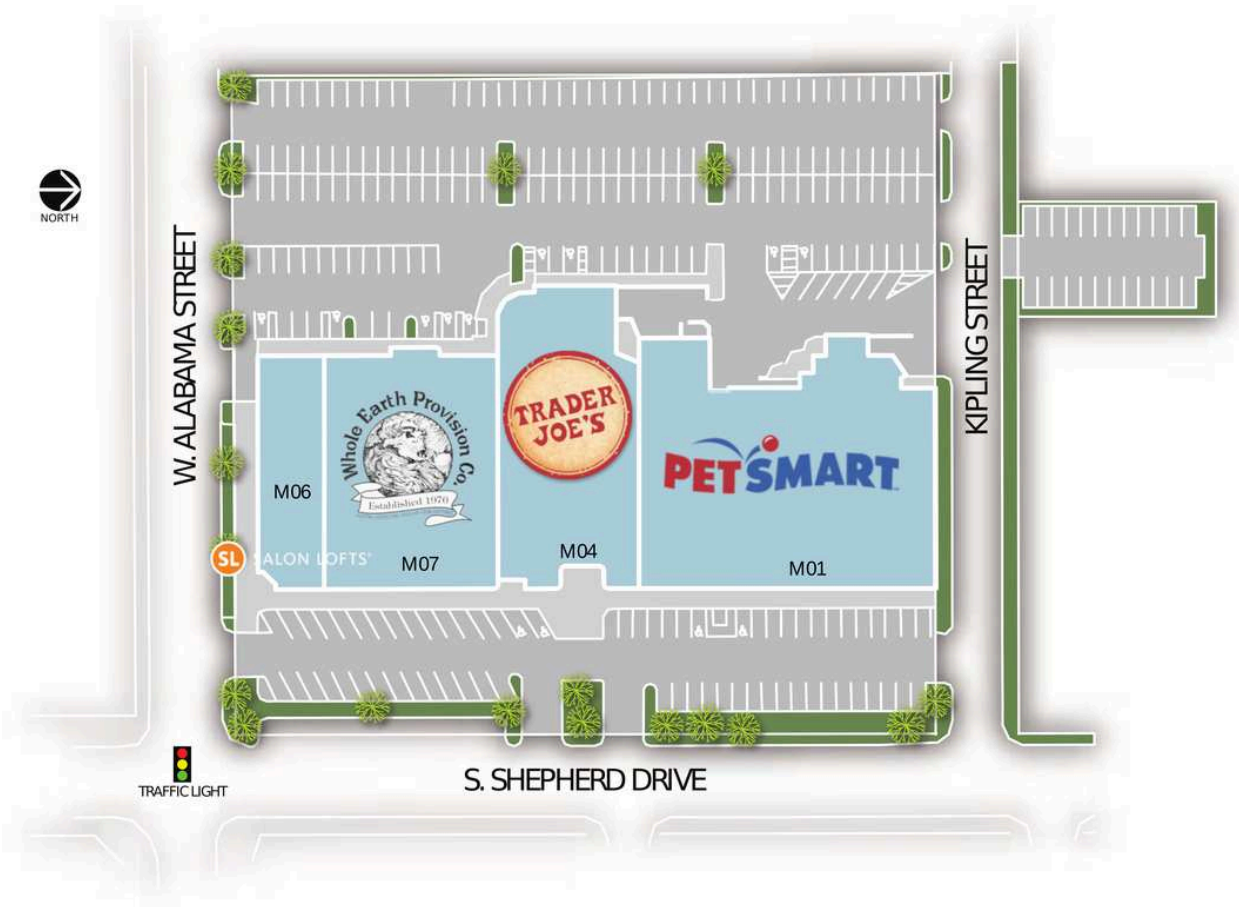

Alabama Shepherd Shopping Center

M01 PetSmart	22,283 SF	M06 Salon Lofts	6,053 SF
M04 Trader Joe's Grocer	14,566 SF	M07 Whole Earth Provision Co.	16,218 SF