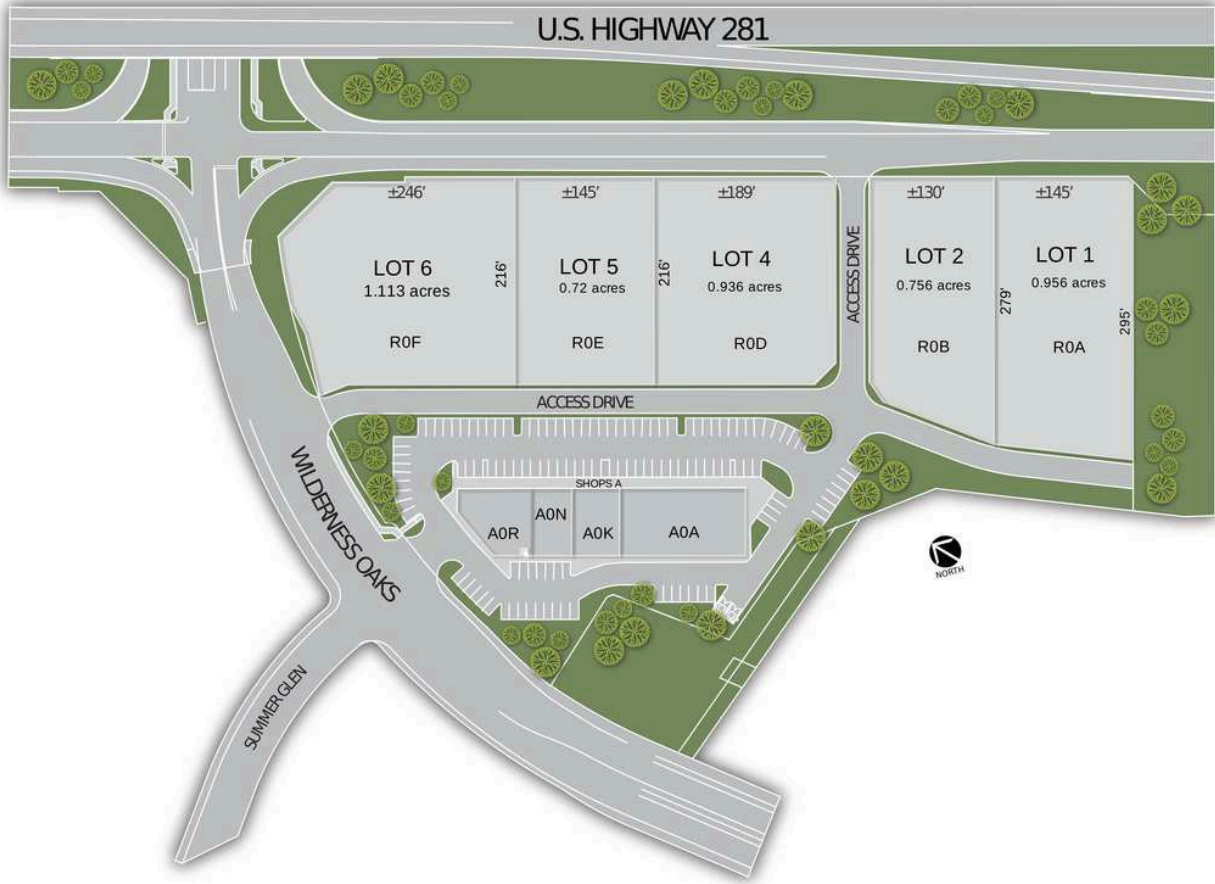

The Shoppes at Wilderness Oaks

A0A AVAILABLE	9,175 SF	R0B AVAILABLE	32,940 SF
A0K Pediatric Dentist	3,500 SF	R0D AVAILABLE	40,794 SF
A0N Melody Nails	3,000 SF	R0E AVAILABLE	31,401 SF
A0R AVAILABLE	4,406 SF	R0F AVAILABLE	48,495 SF
R0A AVAILABLE	41,648 SF		