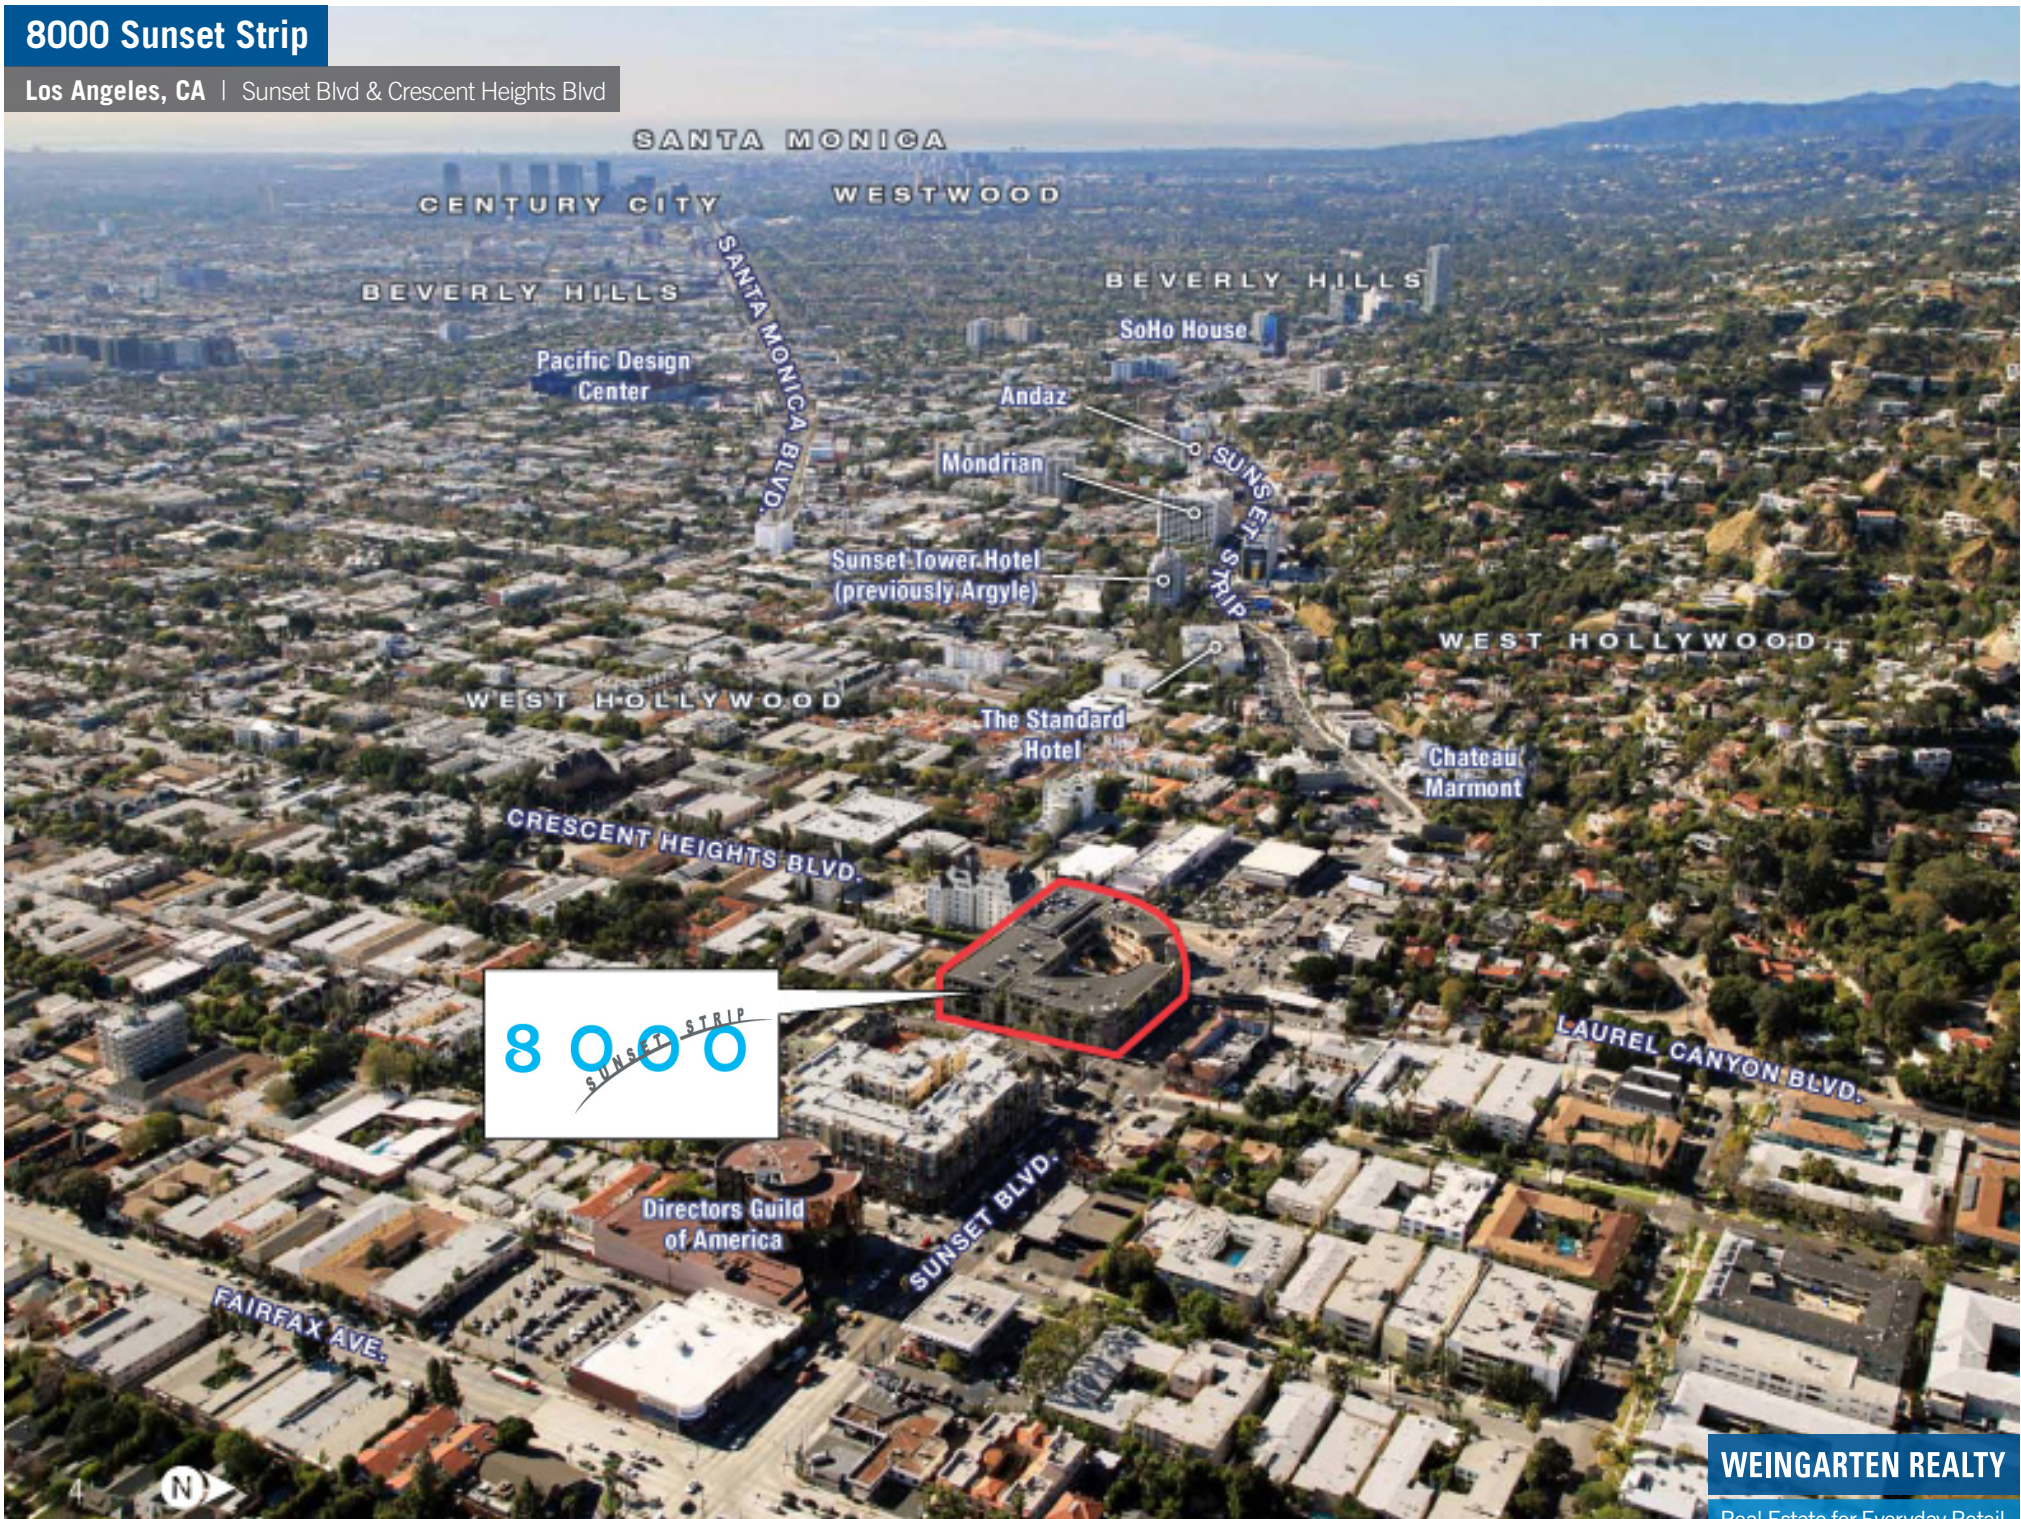

8000 Sunset Strip

Los Angeles, CA | Sunset Blvd & Crescent Heights Blvd

WEINGARTEN REALTY

Real Estate for Everyday Retail

8000 Sunset Strip

Los Angeles, CA | Sunset Blvd & Crescent Heights Blvd

DOWNTOWN
LOS ANGELES

Hollywood Bowl
Grauman's Chinese Theatre
Hollywood & Highland
Roosevelt Hotel
101 FREEWAY
VINE ST.

HOLLYWOOD BLVD.

WEST HOLLYWOOD

FOUNTAIN AVE.

FAIRFAX AVE.

Directors Guild of America

8000
SUNSET STRIP

LAUREL CANYON BLVD.