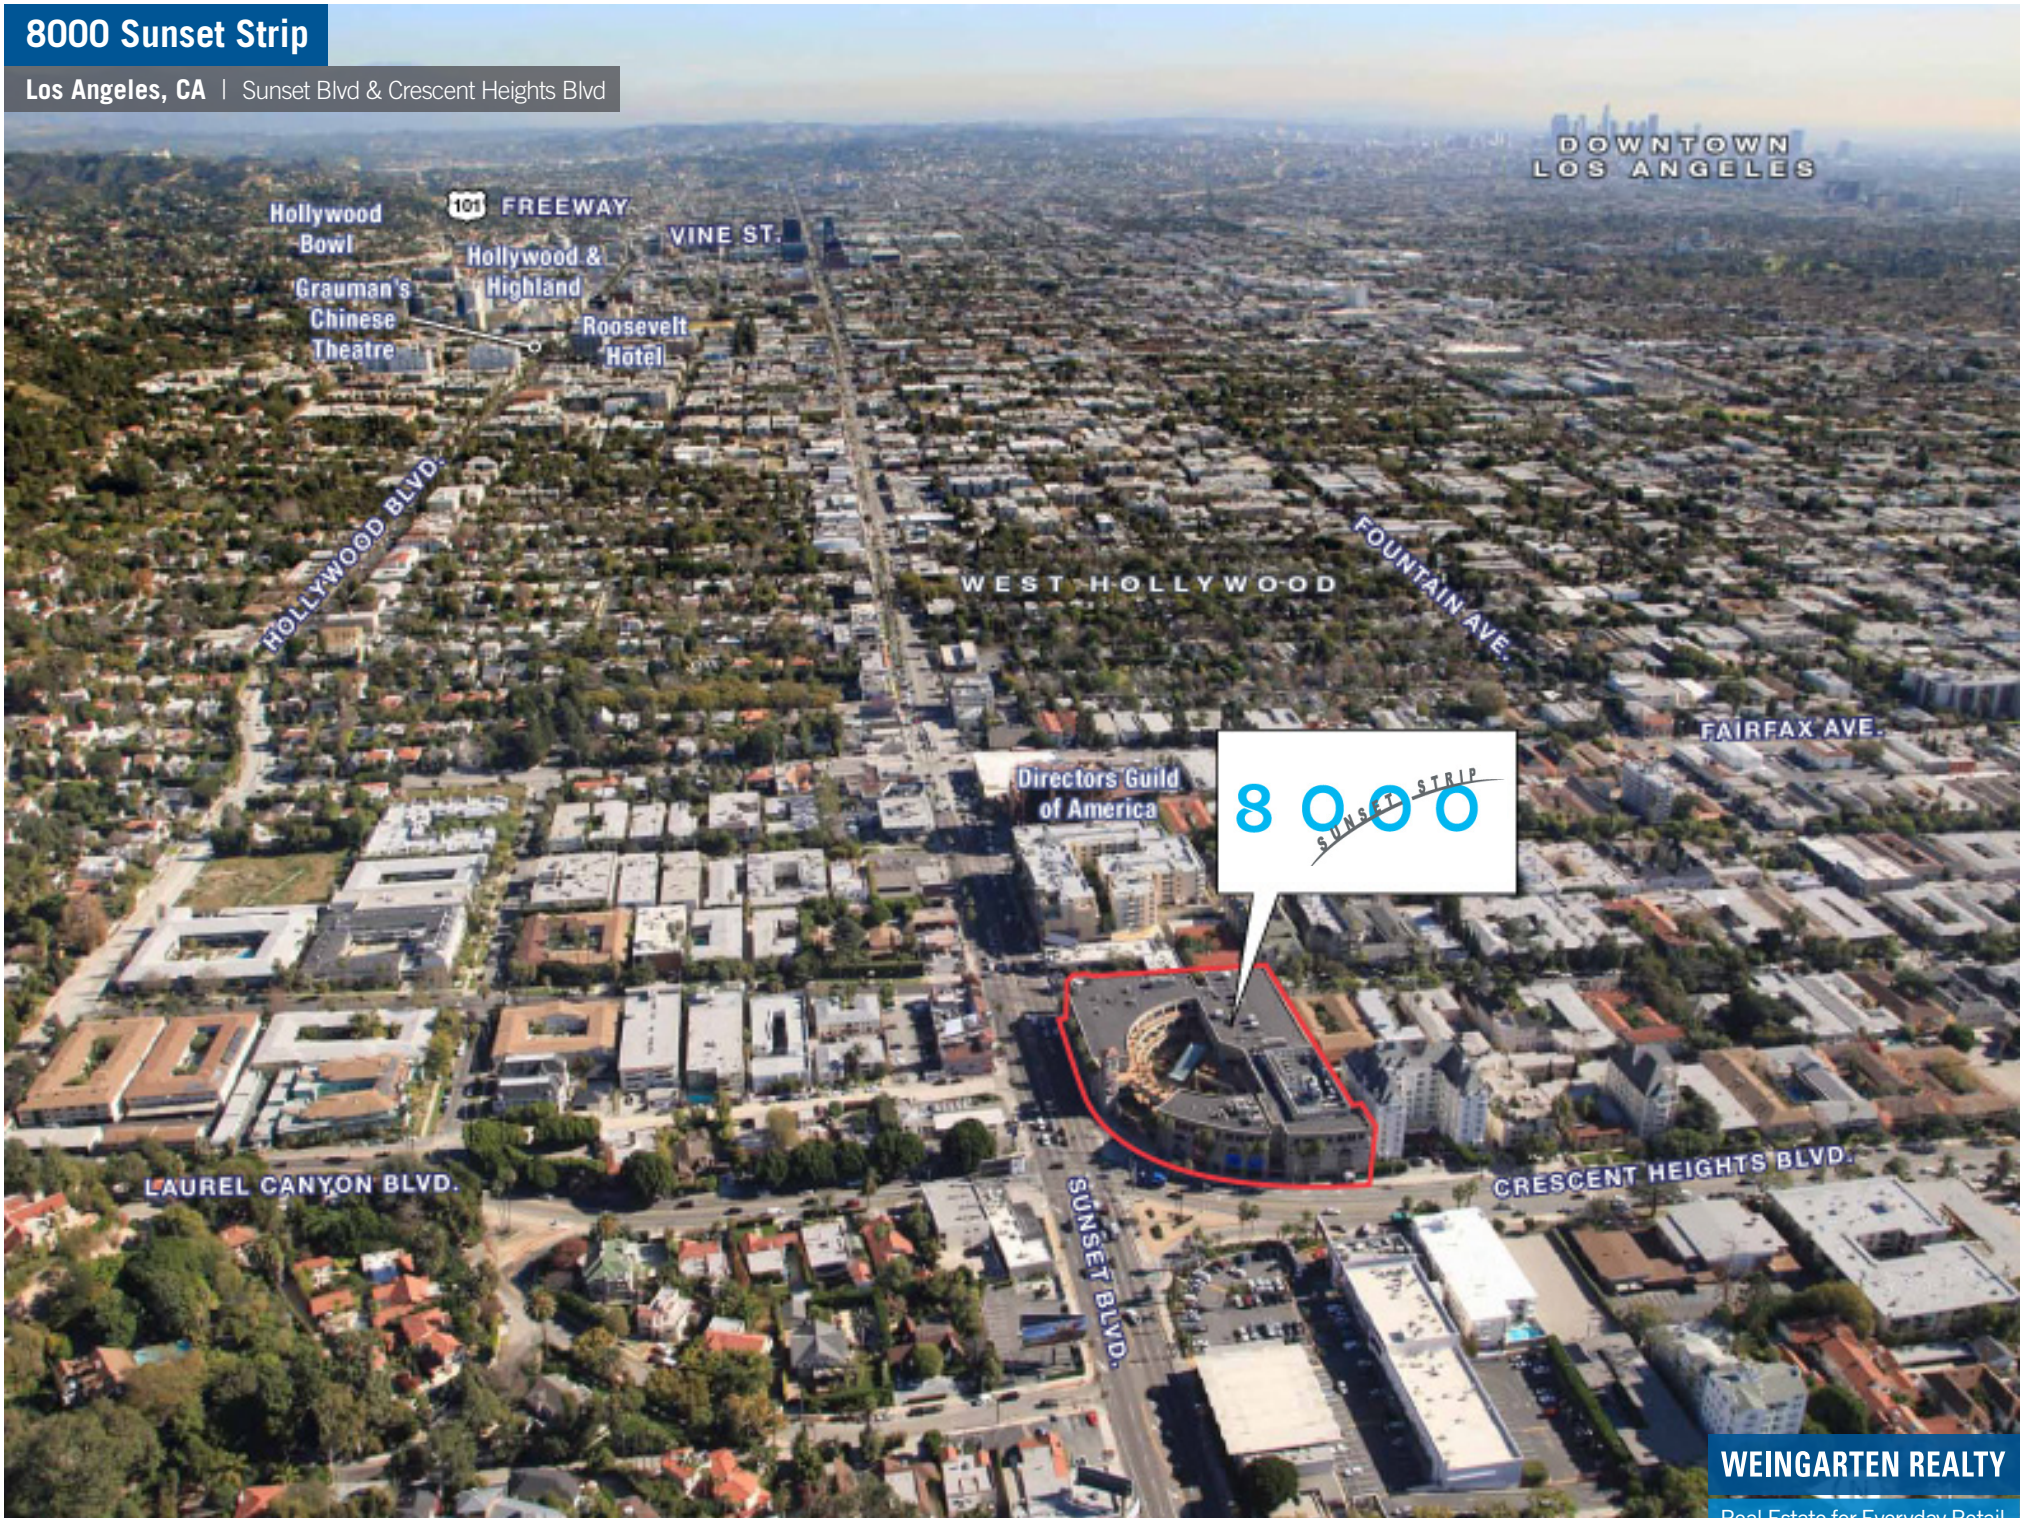

8000 Sunset Strip

Los Angeles, CA | Sunset Blvd & Crescent Heights Blvd

WEINGARTEN REALTY

Real Estate for Everyday Retail

8000 Sunset Strip

Los Angeles, CA | Sunset Blvd & Crescent Heights Blvd

DOWNTOWN
LOS ANGELES

Hollywood Bowl
Grauman's Chinese Theatre
Hollywood & Highland
Roosevelt Hotel
101 FREEWAY
VINE ST.

HOLLYWOOD BLVD.

WEST HOLLYWOOD

FOUNTAIN AVE.

FAIRFAX AVE.

Directors Guild of America

8000
SUNSET STRIP

LAUREL CANYON BLVD.