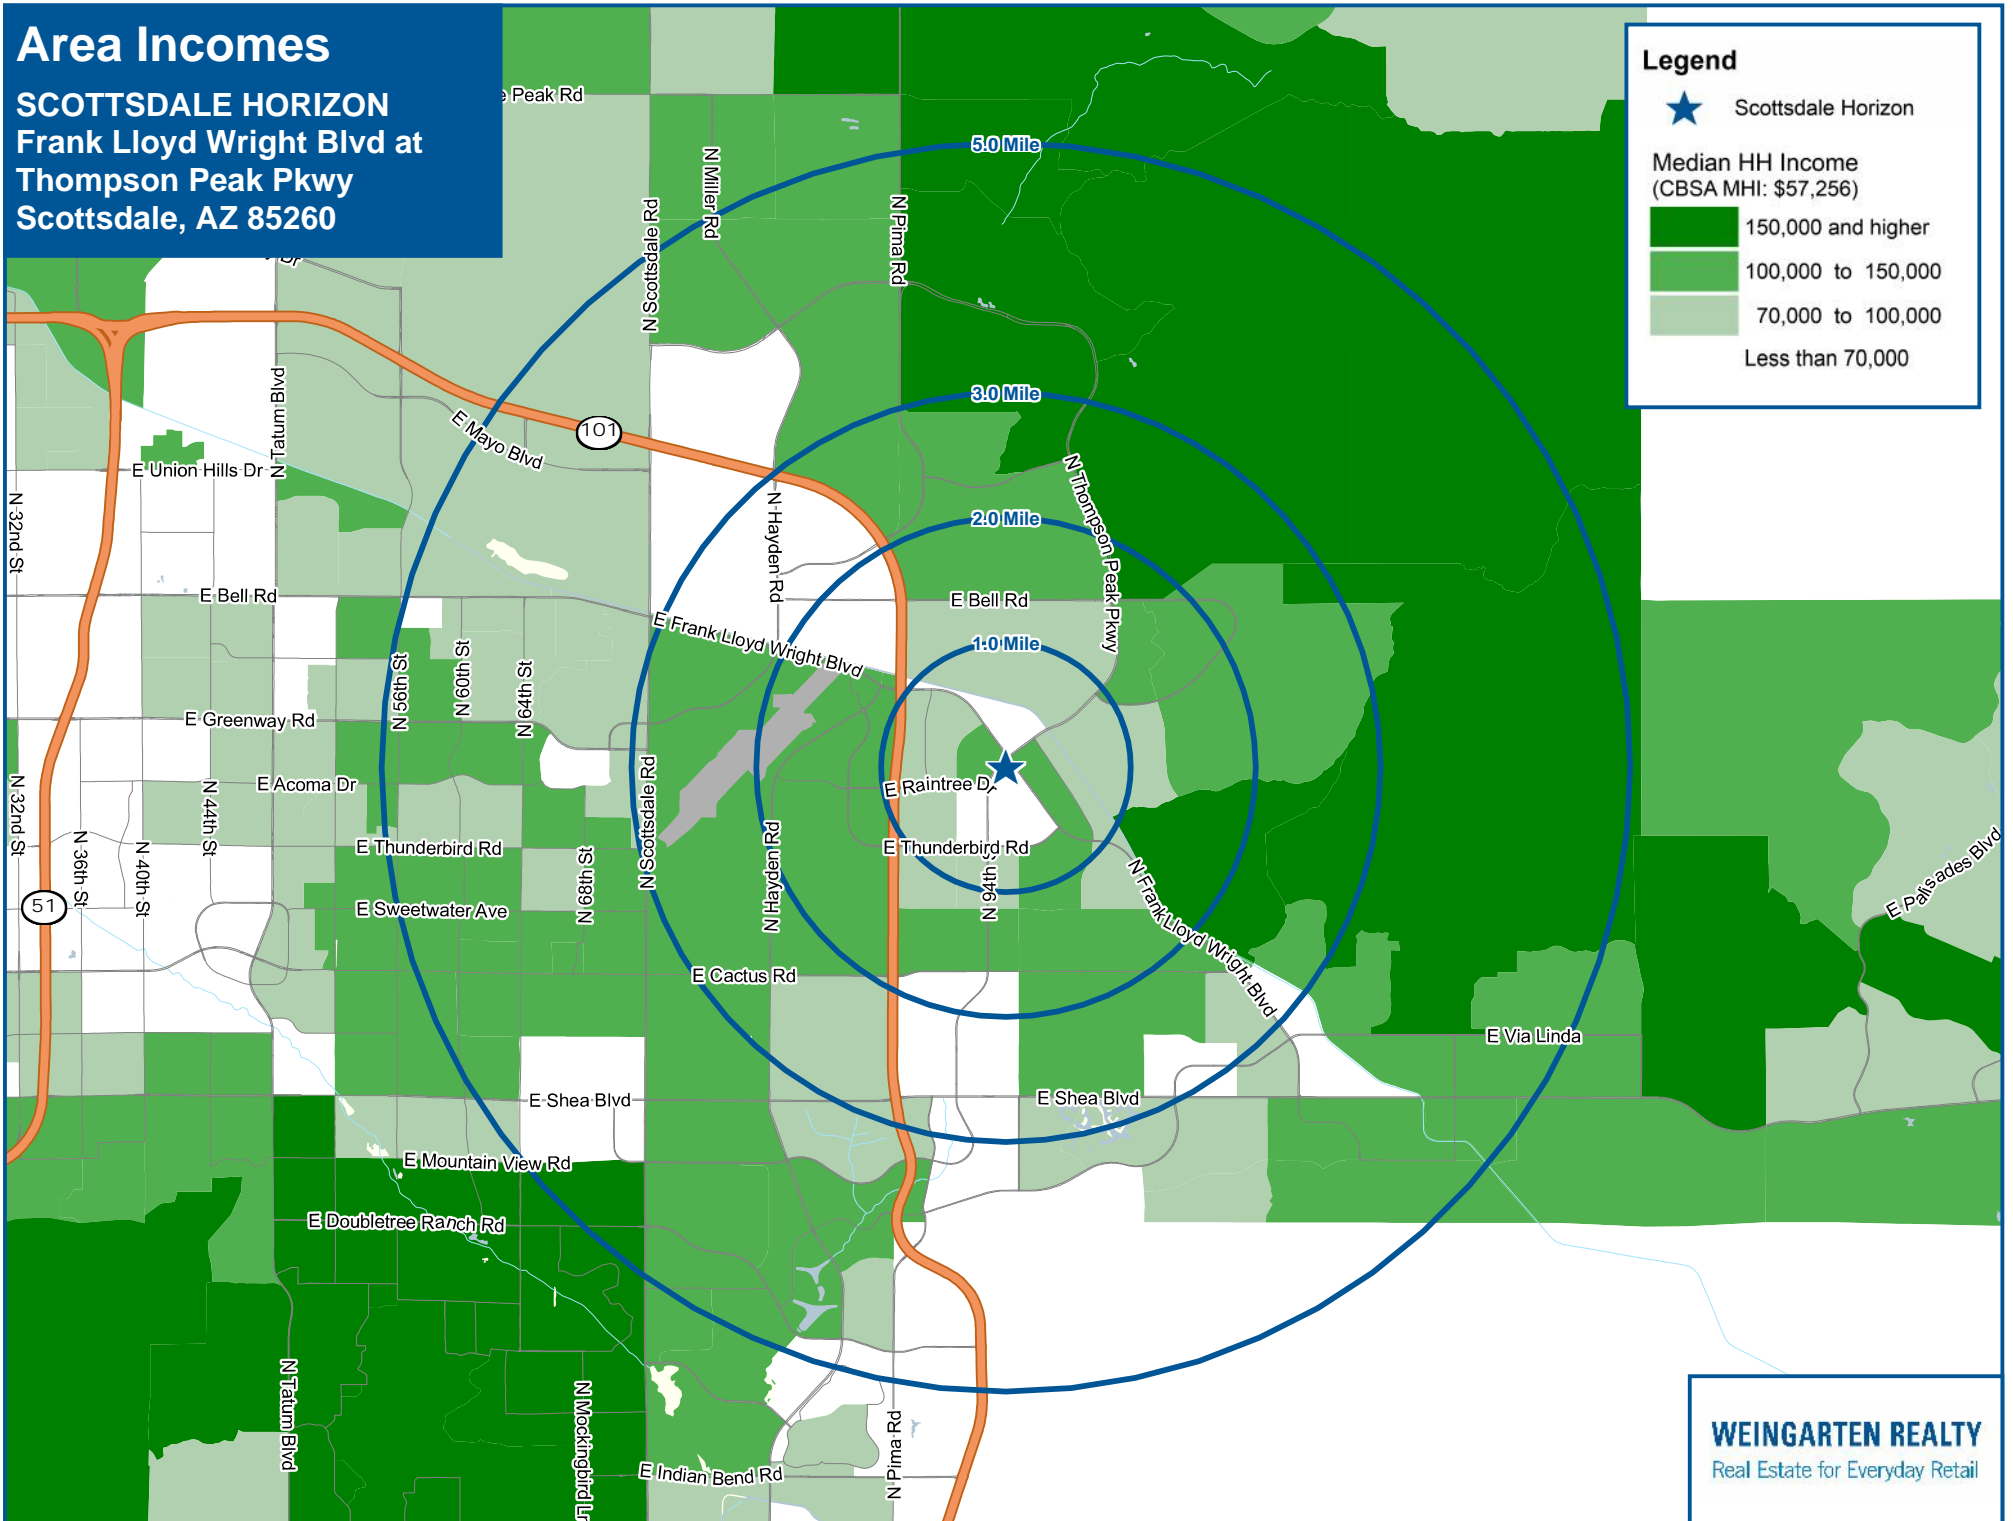

Area Incomes

SCOTTSDALE HORIZON
Frank Lloyd Wright Blvd at
Thompson Peak Pkwy
Scottsdale, AZ 85260

Legend

★ Scottsdale Horizon

Median HH Income
(CBSA MHI: \$57,256)

- 150,000 and higher
- 100,000 to 150,000
- 70,000 to 100,000
- Less than 70,000