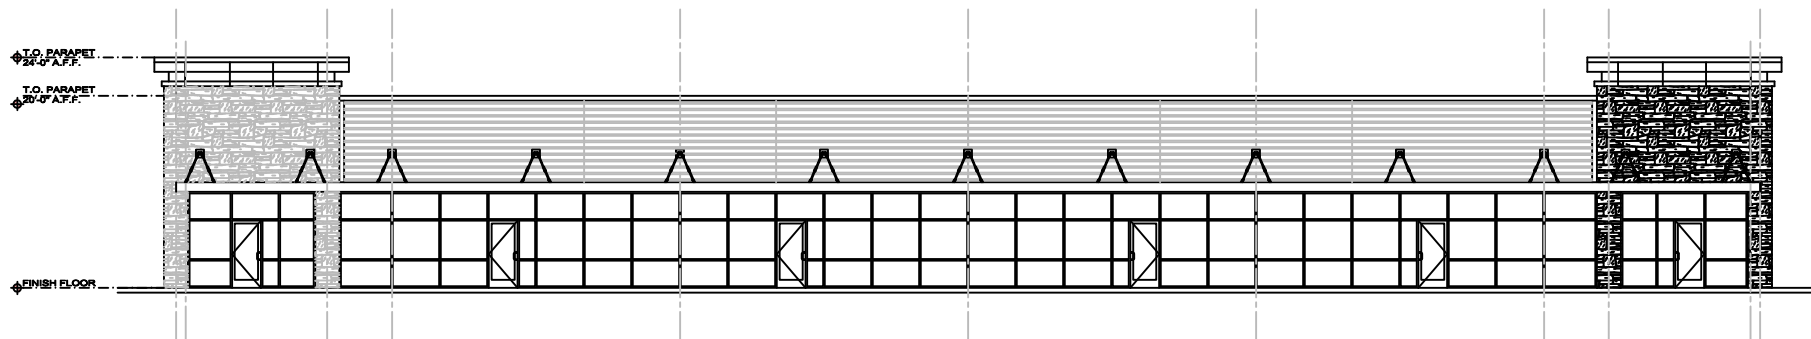

PRELIMINARY FLOOR PLAN

PRELIMINARY FRONT ELEVATION

Date: 11-16-2018
 Scale: NTS

Fiesta Trails
 San Antonio, Texas

Fiesta Trails New Retail Building (7,800sf. Available)

Date:10-26-2018