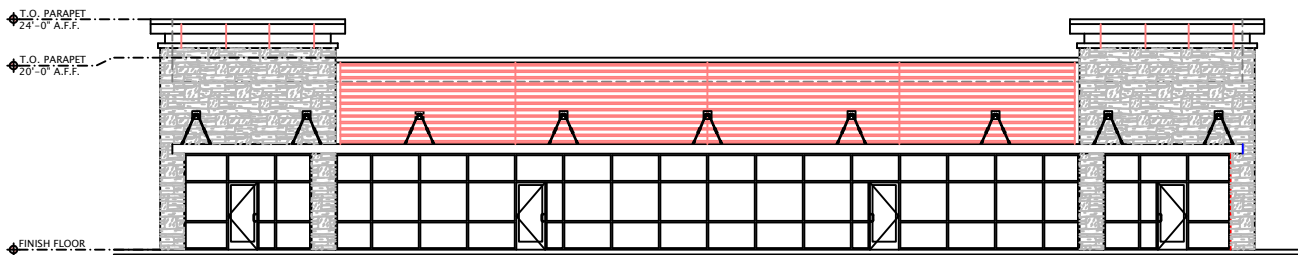

PRELIMINARY FLOOR PLAN

PRELIMINARY FRONT ELEVATION

Date: 11-16-2018
 Scale: NTS

Fiesta Trails
 San Antonio, Texas

Fiesta Trails New Retail Building (7,800sf. Available)

Date:10-26-2018