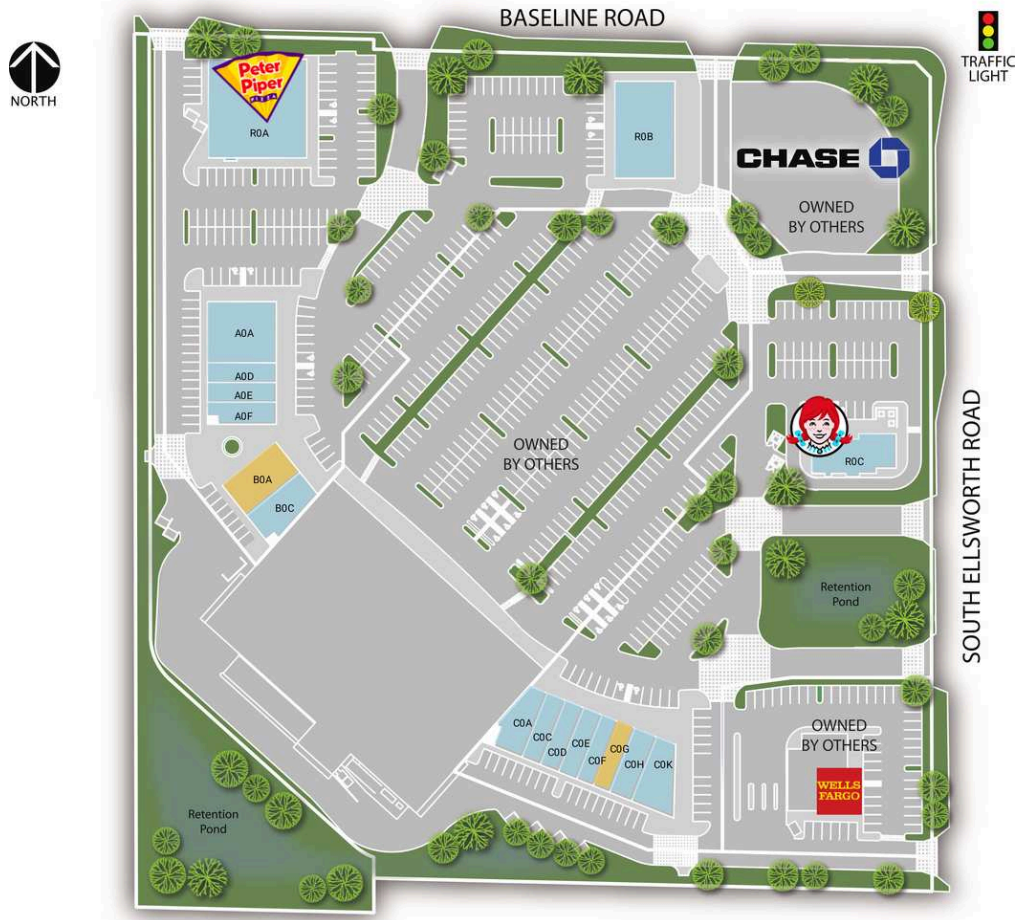

Monte Vista Village Center Shops

A0A Uncle Bears Grill & Bar	4,340 SF	C0E Butterfly Effect Aerial Yoga	1,400 SF
A0D Leslie's Swimming Pool Supplies	1,400 SF	C0F Cost Cutters	1,260 SF
A0E Pizza Hut/WingStreet	1,400 SF	C0G AVAILABLE	1,260 SF
A0F H&R Block	1,476 SF	C0H Bosa Donuts, Coffee and Smoothies	1,680 SF
B0A AVAILABLE	2,753 SF	C0K Panda Express	2,385 SF
B0C Janice Liao, D.D.S.	2,356 SF	R0A Peter Piper Pizza	10,000 SF
C0A Angel Touch Nails	2,041 SF	R0B Baker Bros	6,000 SF
C0C Reflexology	1,400 SF	R0C Wendy's	3,200 SF
C0D Nationwide Vision	1,400 SF		