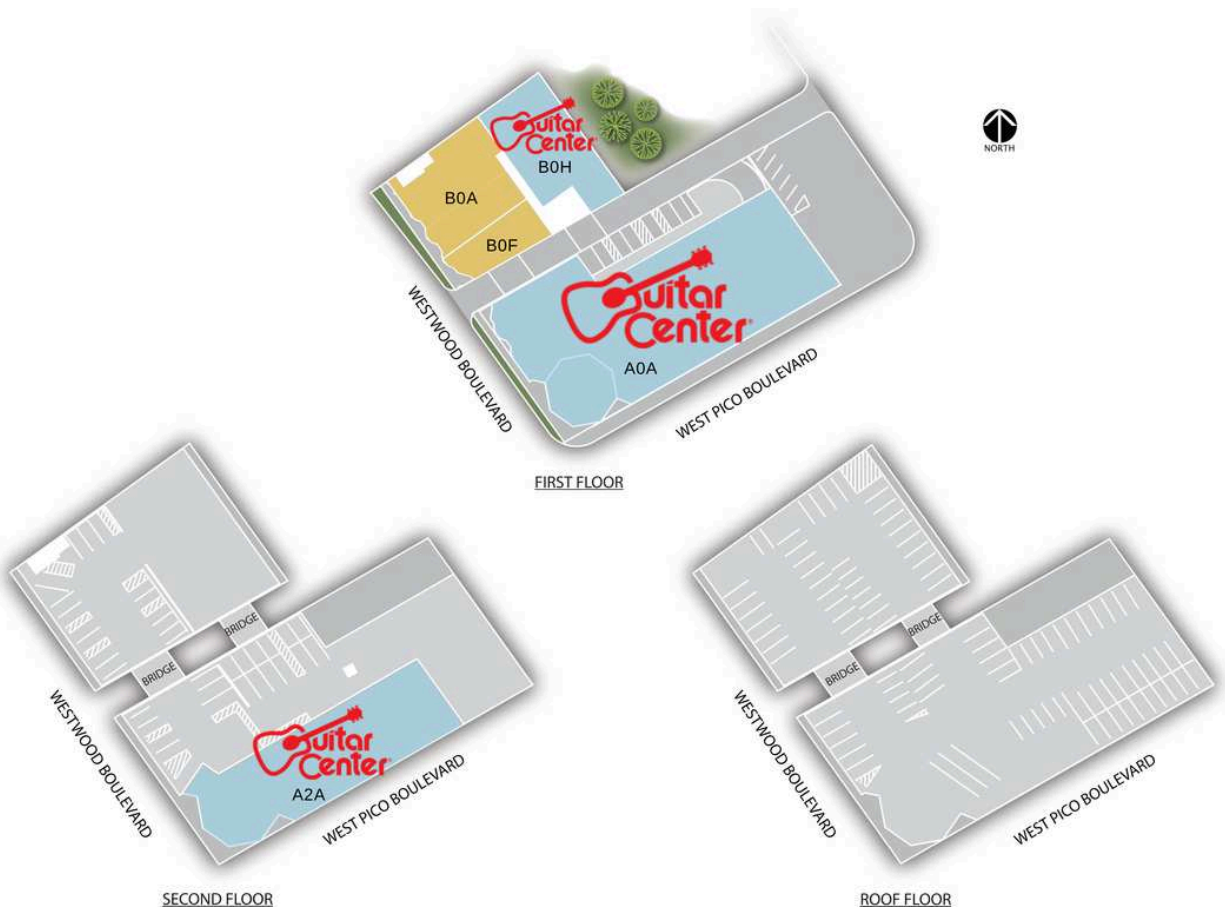

The Westside Center

A0A Guitar Center	17,216 SF	B0F AVAILABLE	1,740 SF
A2A Guitar Center	8,075 SF	B0H Guitar Center	4,700 SF
B0A AVAILABLE	4,809 SF		