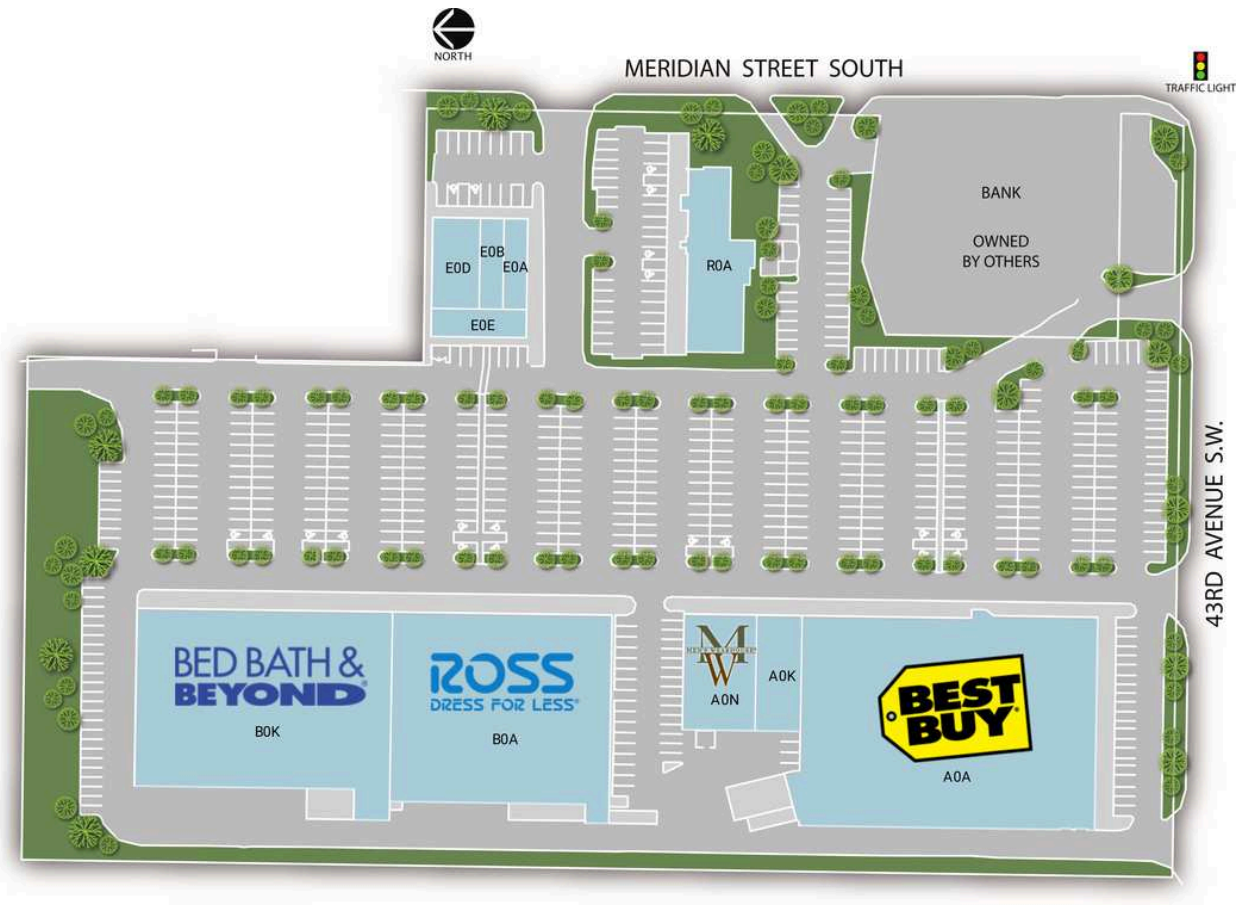

South Hill Center

A0A Best Buy	45,365 SF	E0A Oscar Nails Spa	1,500 SF
A0K Mattress Depot	4,000 SF	E0B Ayothaya Thai Restaurant	1,500 SF
A0N Men's Wearhouse	6,000 SF	E0D Music & Arts Center	3,000 SF
B0A Ross Dress for Less	30,139 SF	E0E Sound Balance Physical Therapy	1,905 SF
B0K Bed Bath & Beyond	32,920 SF	R0A Cheers South Hill Grill	7,681 SF