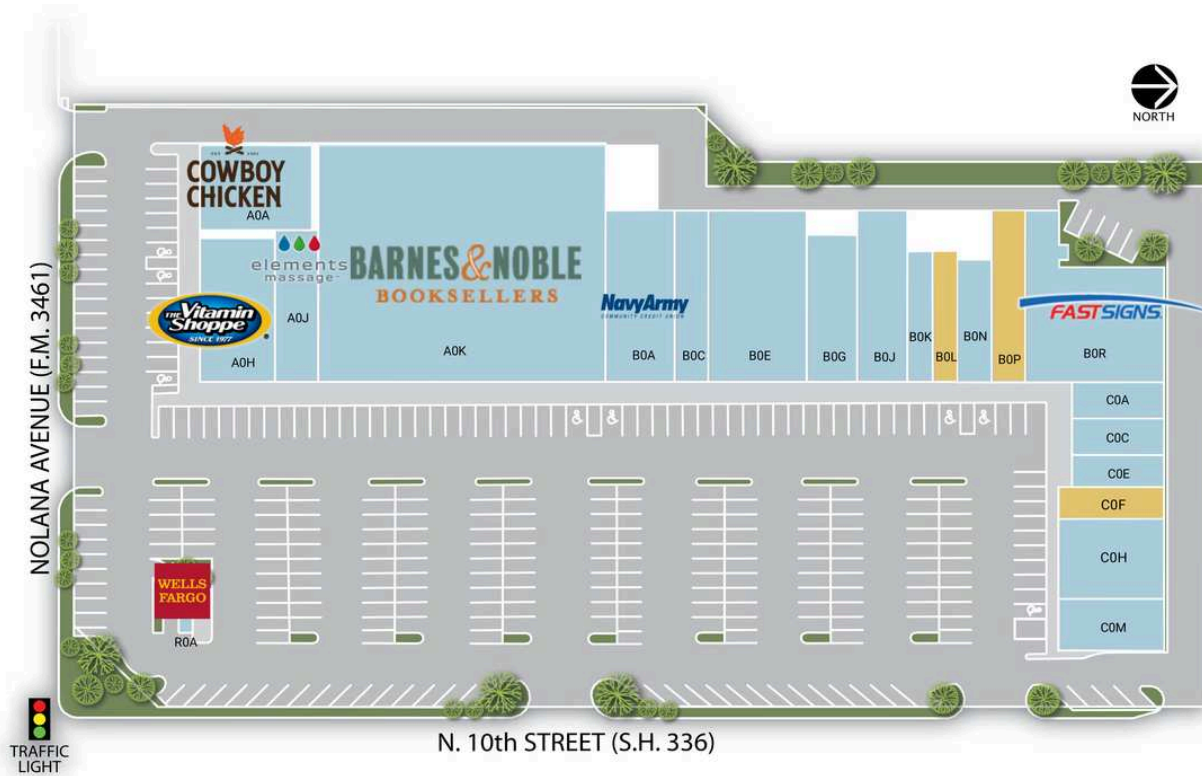

Northcross Shopping Center

A0A Cowboy Chicken	3,250 SF	B0N Fajas Colombianas Kate B.	1,500 SF
A0H The Vitamin Shoppe	4,000 SF	B0P AVAILABLE	2,100 SF
A0J Elements Massage	2,427 SF	B0R Fast Signs	6,250 SF
A0K Barnes & Noble	24,864 SF	C0A B's in a Pod	1,238 SF
B0A Navy Army Community Credit Union	4,000 SF	C0C Mail Boxes Etc	1,238 SF
B0C Amazing Lash Studio	2,000 SF	C0E Ruelco Perfumes & Accessories	1,100 SF
B0E Corner Bakery Cafe	6,248 SF	C0F AVAILABLE	1,300 SF
B0G Breadsmith	2,730 SF	C0H Dental Office	3,000 SF
B0J Solo Empanadas	3,120 SF	C0M Earth Born Market	2,000 SF
B0K Cold Fit Cryo Spa	1,200 SF	R0A Wells Fargo ATM	300 SF
B0L AVAILABLE	1,200 SF		