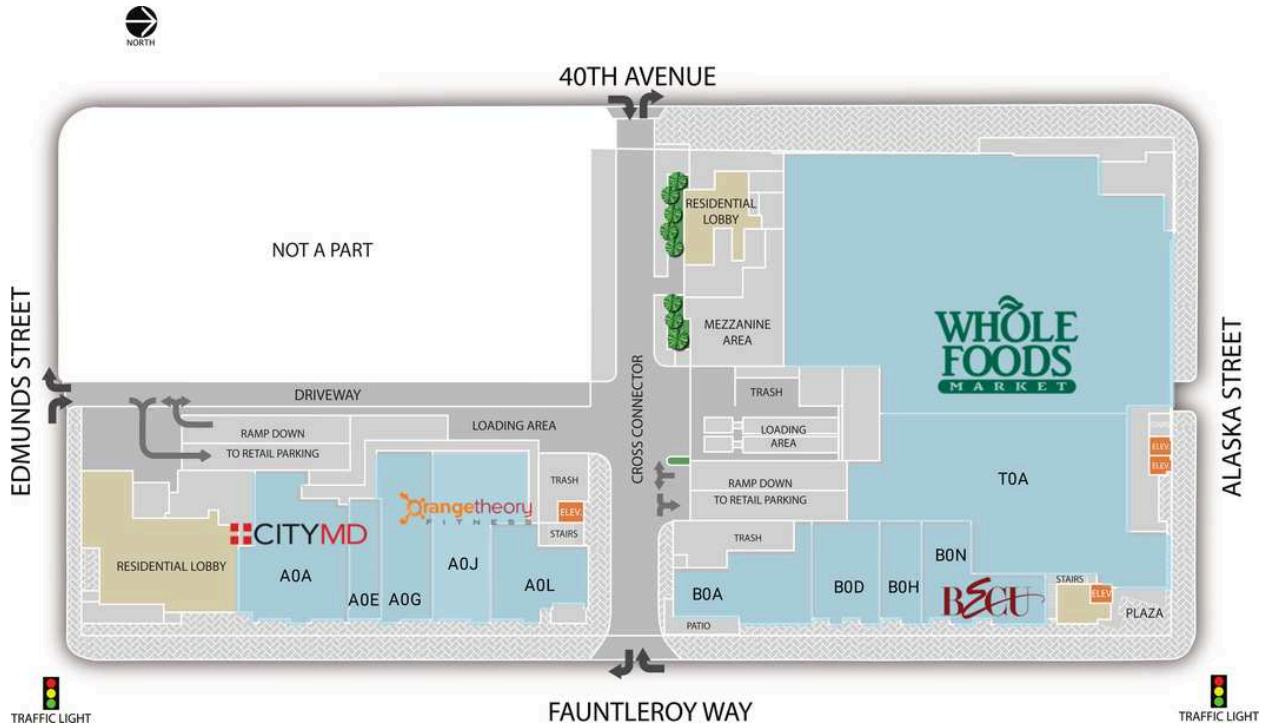

# The Whittaker

A0A CityMD Urgent Care	4,341 SF	B0A MOD Pizza	2,522 SF
A0E Ziva Nails	1,158 SF	B0D T-Mobile	1,960 SF
A0G Kinetic Sports Rehab	2,836 SF	B0H City Sweats Wellness Center	1,139 SF
A0J Orange Theory Fitness	3,905 SF	B0N BECU	2,500 SF
A0L Yoga Six	2,302 SF	T0A Whole Foods Market	41,000 SF